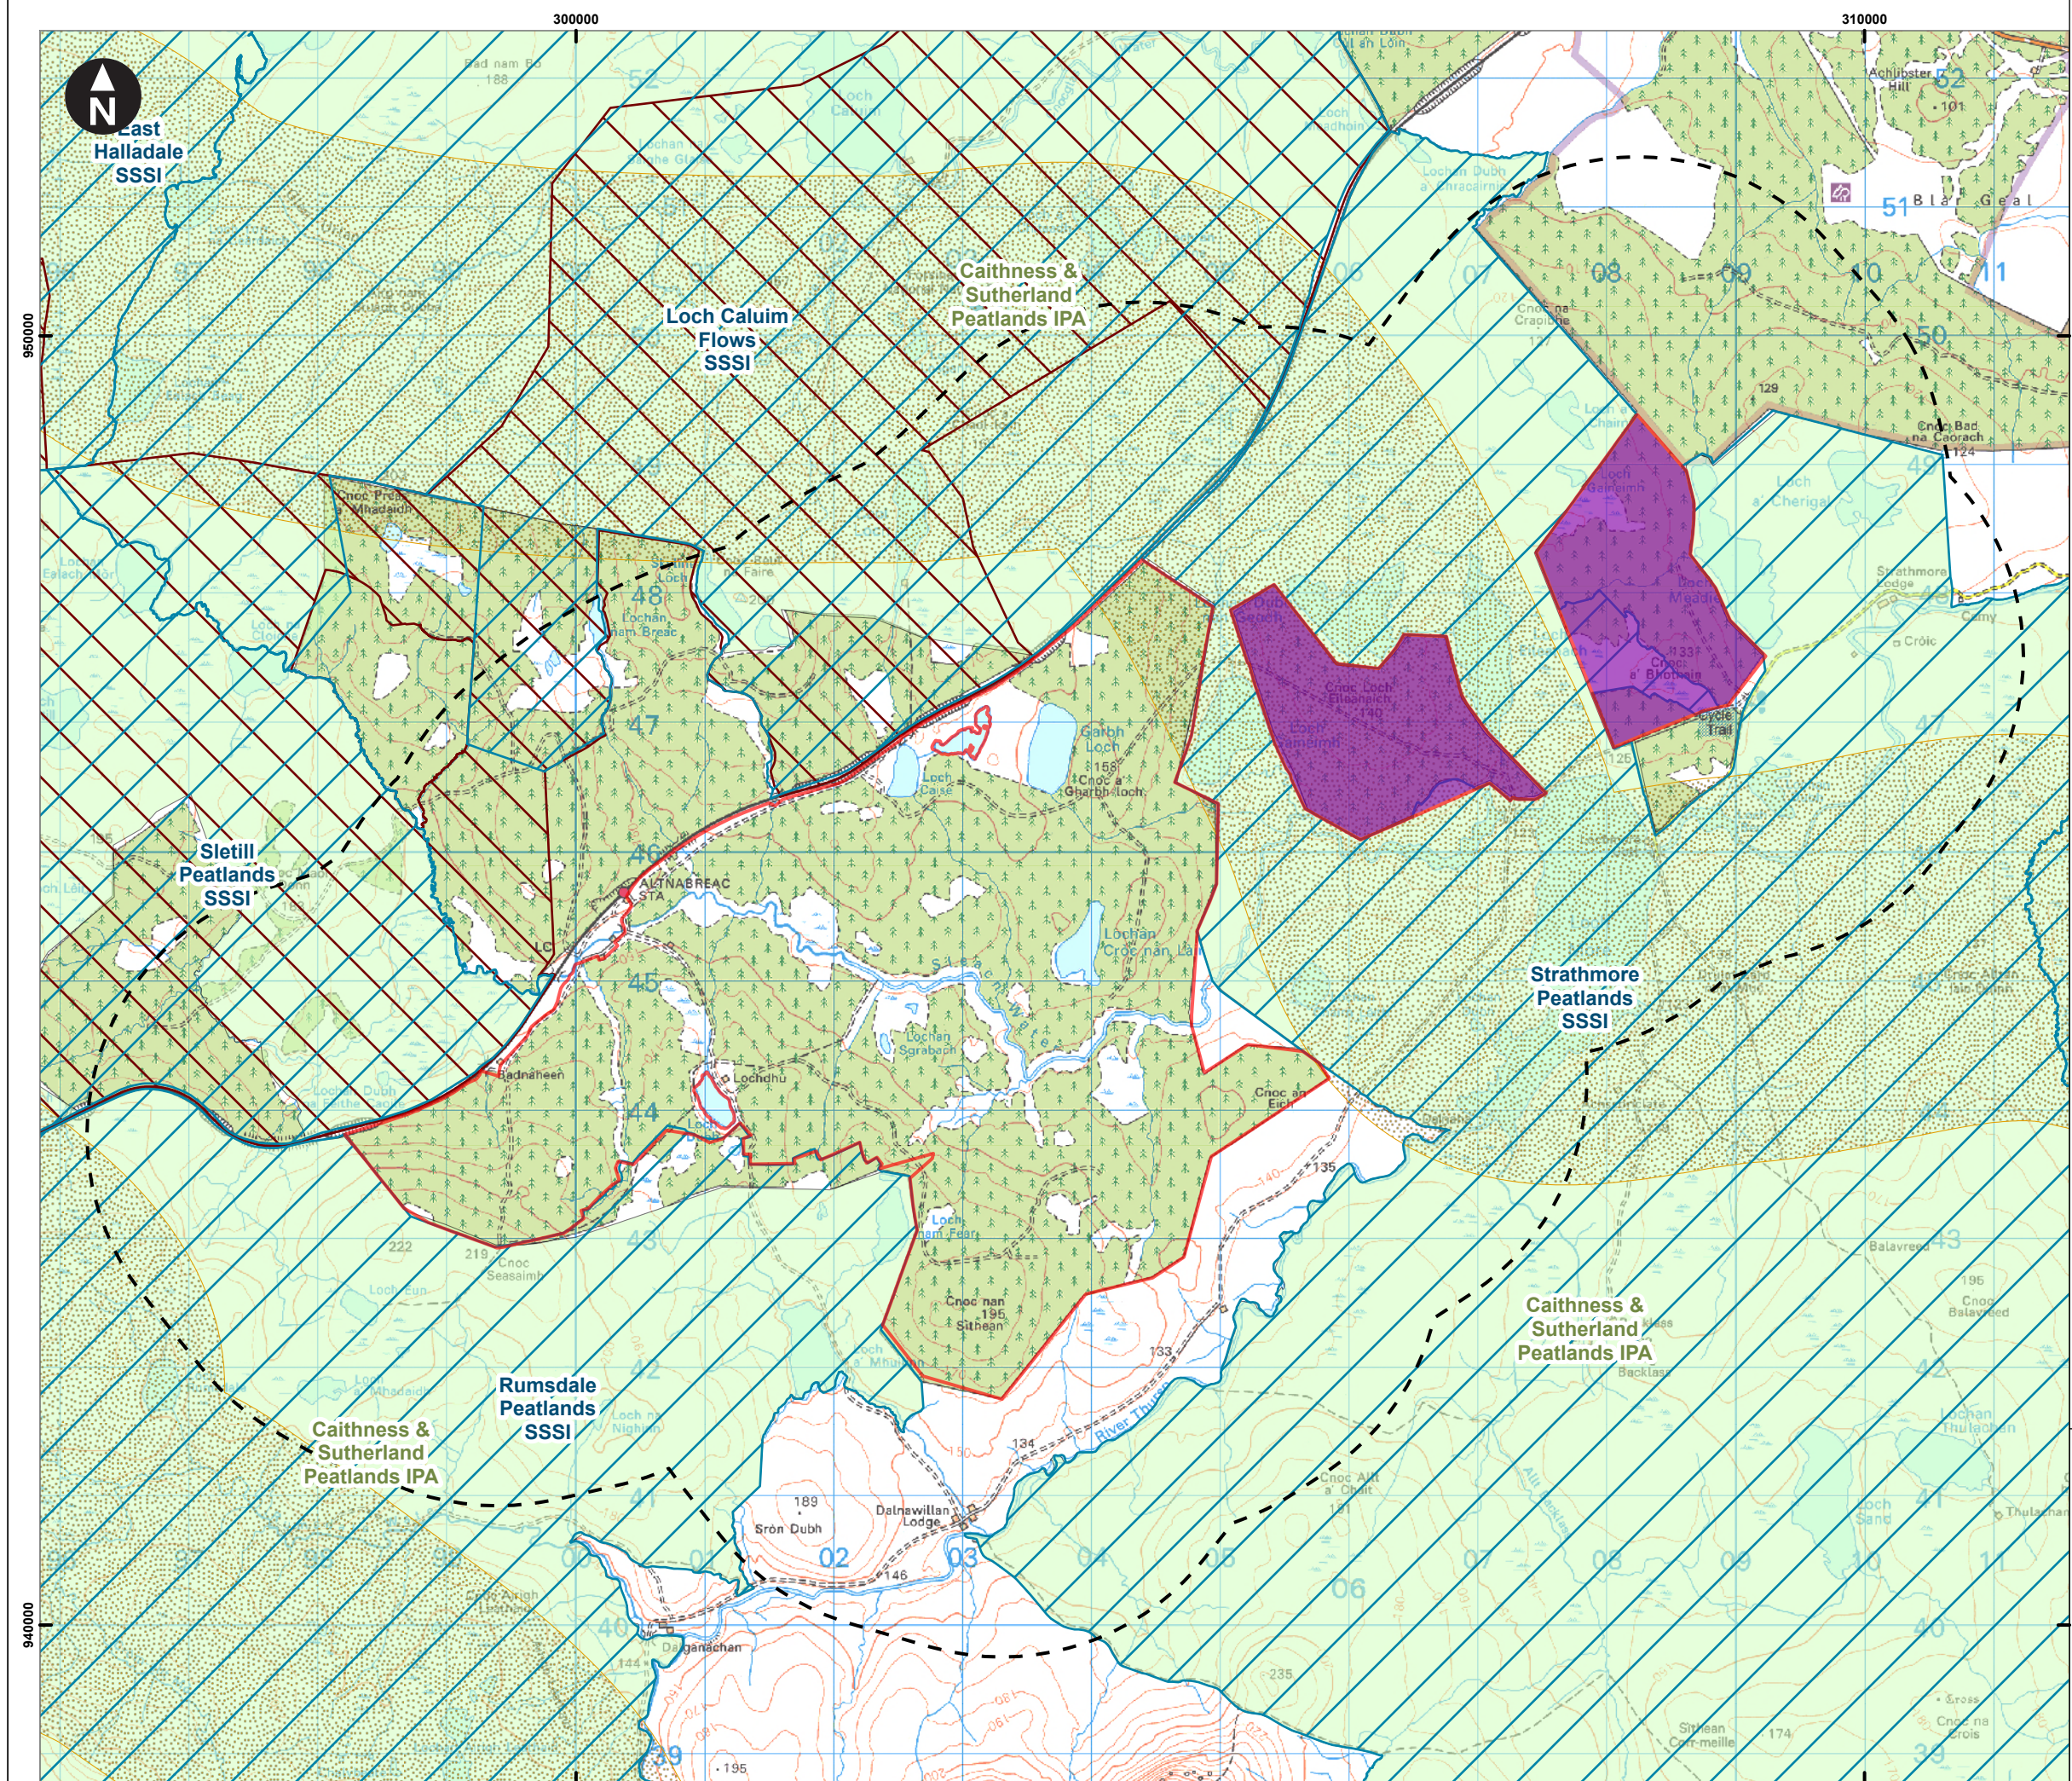

\\uk.wspgroup.com\central\_data\Projects\70123xxx\70123029 - Altnabreac Wind Farm\03 WIP\Drawings\ArcGIS\APRX\Scoping Report\APRXs\Scoping Ecology\70123029-WSPE-FG-OE-00002\_R1.3.aprx Originator: INAS06227

- Key
- Site boundary
  - Non-turbine development areas
  - 2km study area
  - Site of Special Scientific Interest (SSSI)
  - National Nature Reserve (NNR)
  - Buglife-B-Line
  - Important Plant Area (IPA)

0 1 2 kilometres  
 Scale at A3: 1:50,000  
 © Crown copyright and database rights 2024 Ordnance Survey  
 0100031673

Altnabreac Wind Farm  
 Scoping Report

**Figure 5.2**  
 Protected & conservation priority  
 areas - National and local

November 2024