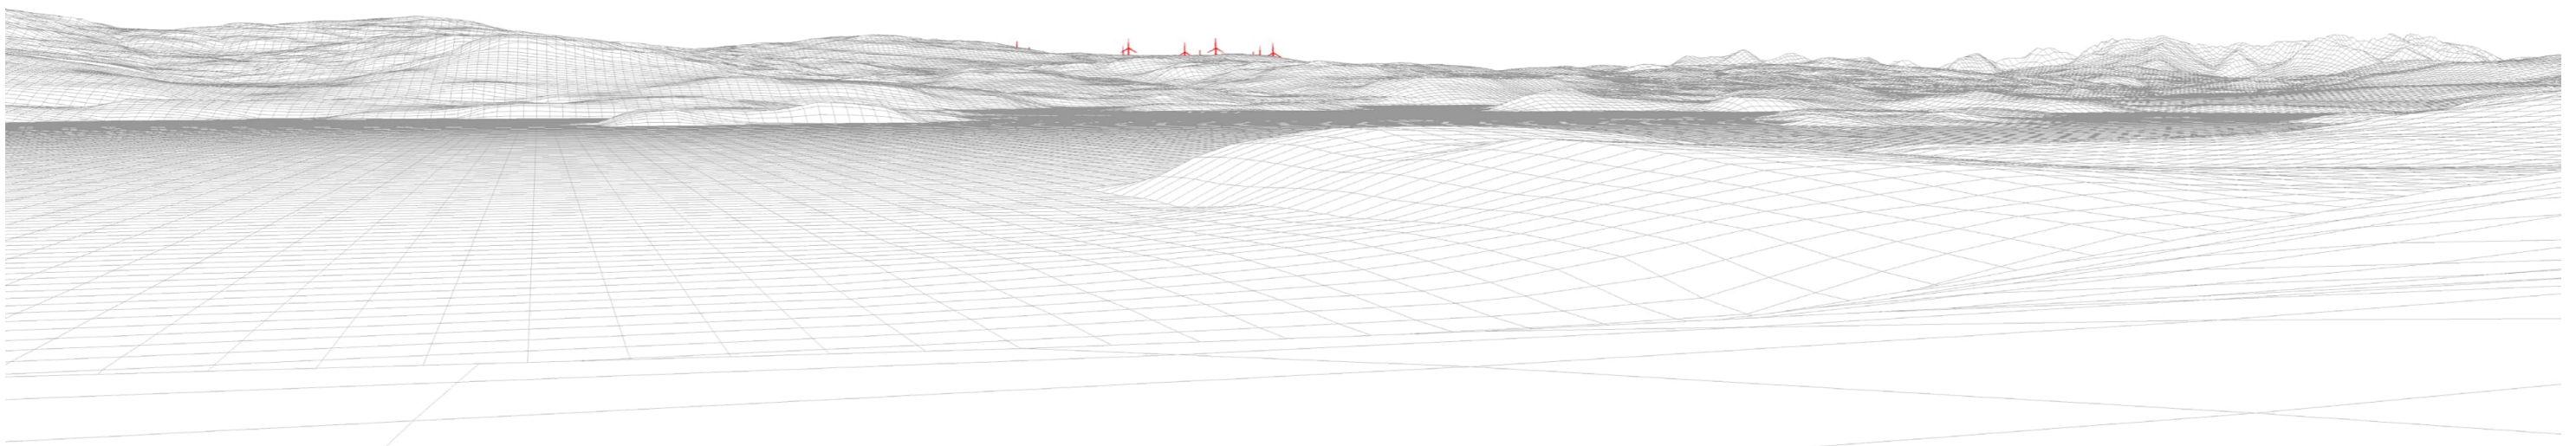

Photomontage

Viewpoint 14: Totaig

Distance to nearest turbine: 14.29km

Camera: Nikon D750

Focal length: 50mm vertical (27°) x 28mm horizontal (65.5°)

Camera height: 1.5m

Date: 01/03/2023 18:12

Time: 18:12

Viewpoint 14: Existing view

Viewpoint 14: Wireline overlay

Viewpoint 14: Existing view

Viewpoint 14: Cumulative Wireline. Application turbines in red, operational / under construction in blue, consented in purple and application in orange.