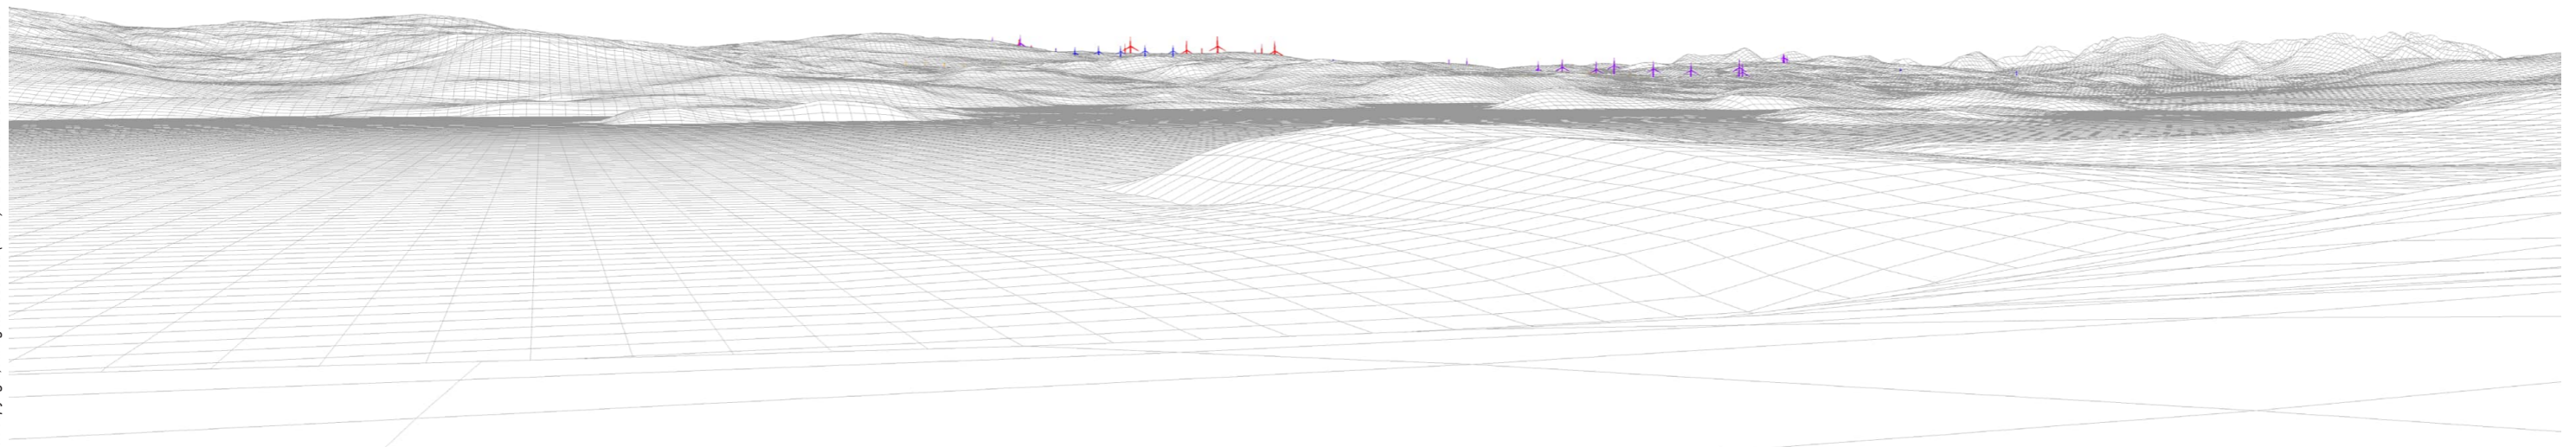

Viewpoint 14: Existing view

Viewpoint 14: Wireline overlay

Viewpoint 14: Existing view

Viewpoint 14: Cumulative Wireline. Application turbines in red, operational / under construction in blue, consented in purple and application in orange.

Camera height: 1.5m

Date: 01/03/2023 18:12

Time: 18:12

When viewed at a comfortable arm's length (approx. 500mm), this printed image is representative of our detailed central vision, but is not representative of scale and distance.