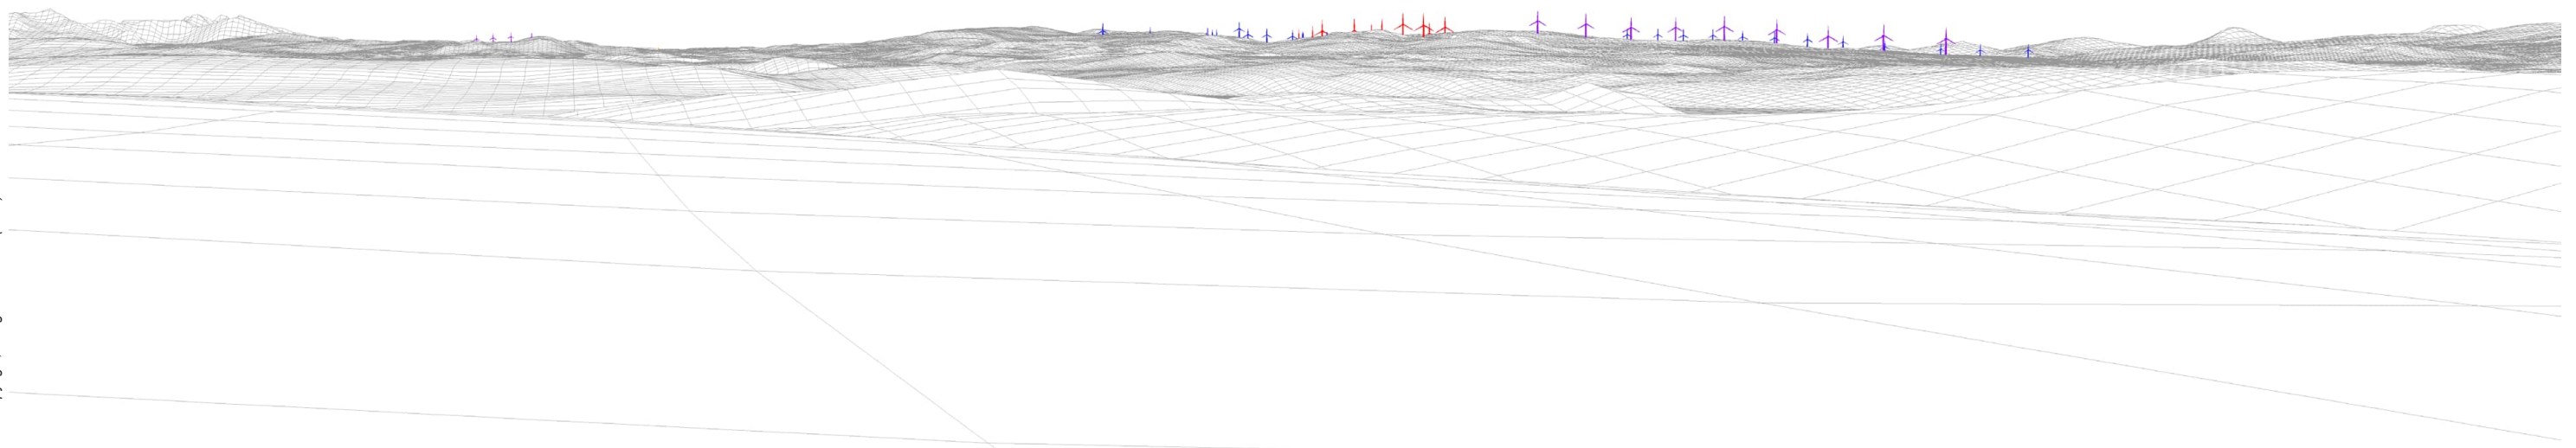

Beinn Mheadhonnach

Edinbane

Balmeanach

Ben Sco & Extension

Ben Aketil