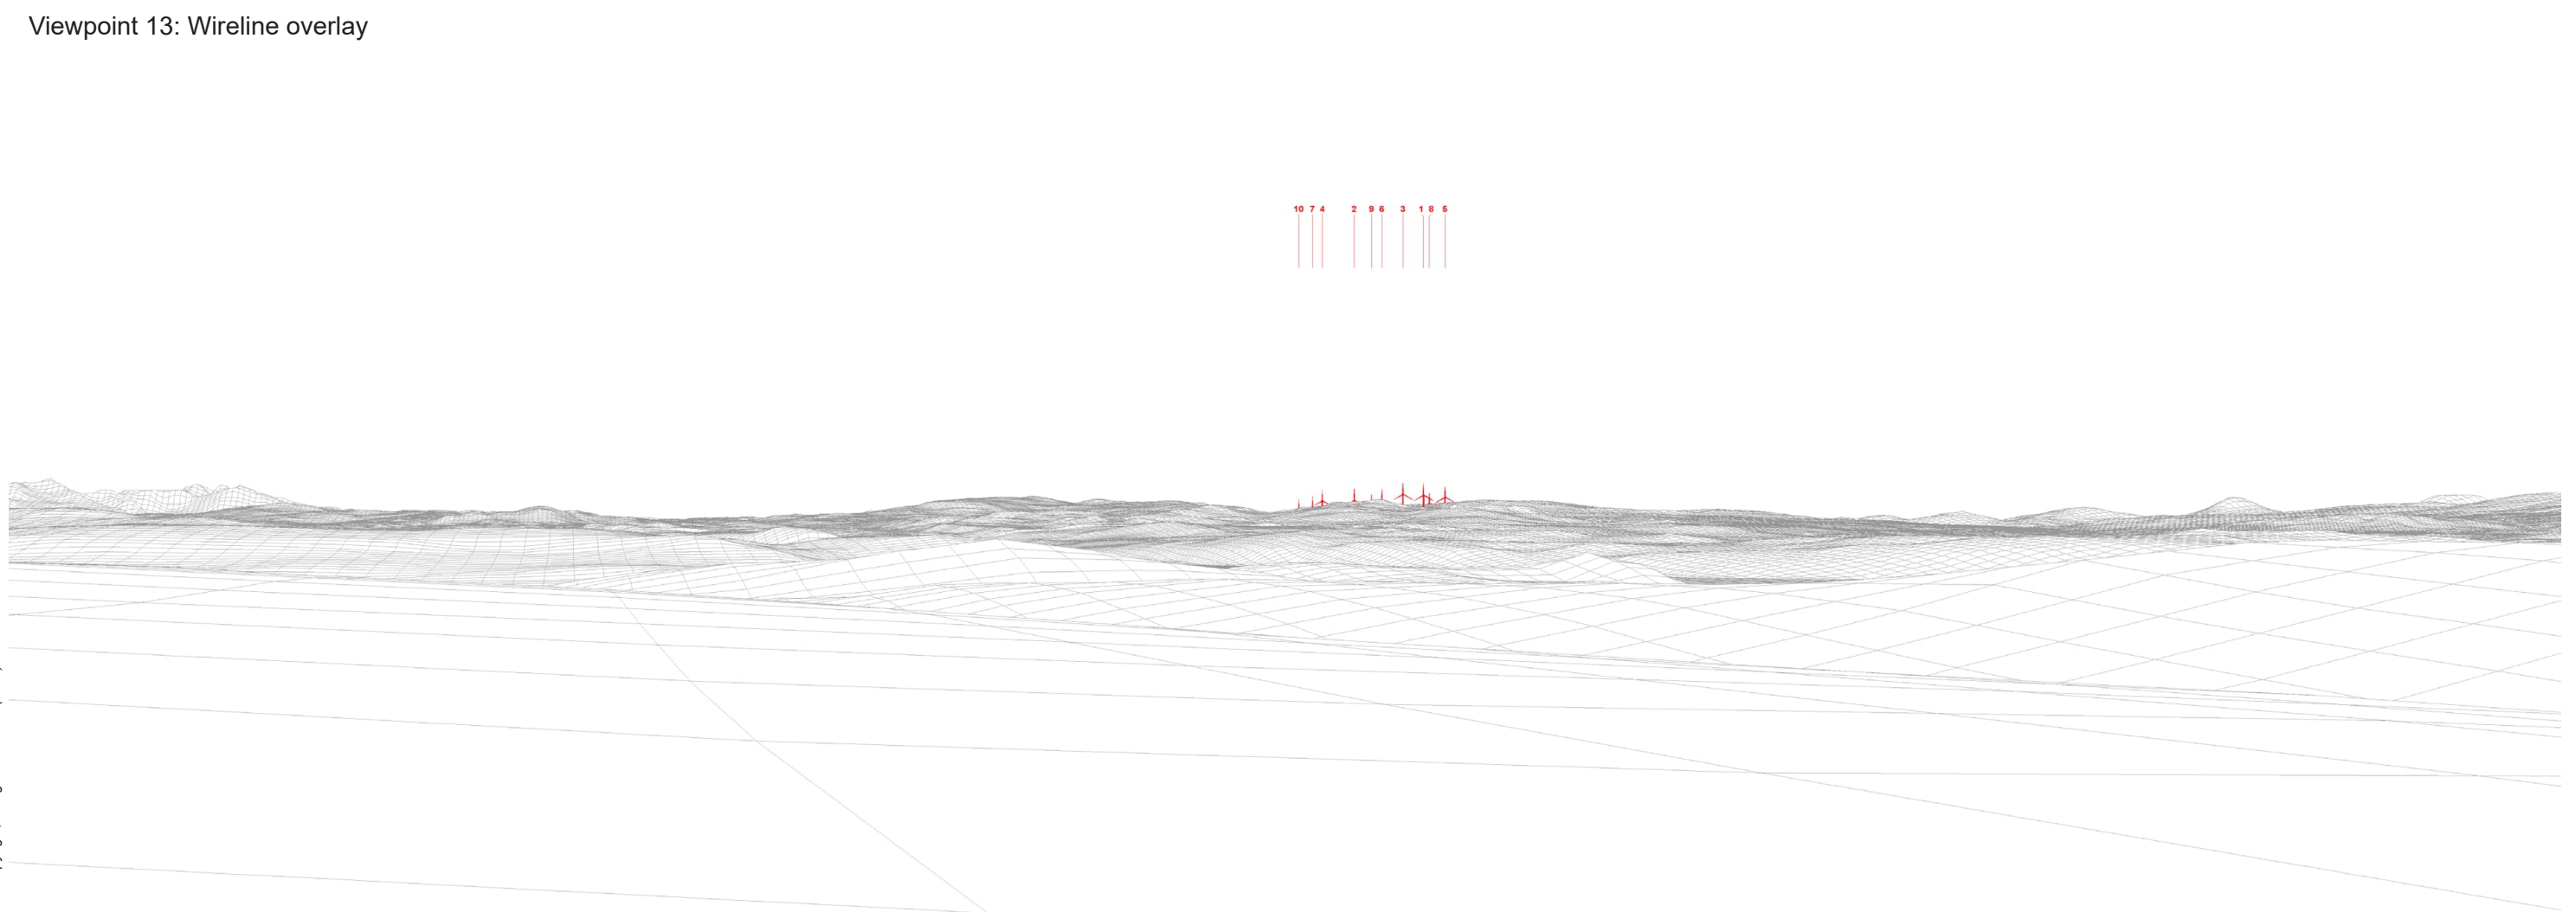

**FIGURE 7.48**

Scale: 1:25,000 @ A3      Date: JUNE 2023

11223.00001.0338.0 Viewpoint Location Plan THC

© Crown copyright. All rights reserved (2023). Licence number 0100031673

Photomontage

**Viewpoint 13: A87 road near Cuidrach**

Distance to nearest turbine: 11.90km

Camera: Nikon Z 6II

Focal length: 50mm vertical (27°) x 28mm horizontal (65.5°)

Camera height: 1.5m

Date: 01/10/2019

Time: 08:22

Viewpoint 13: Existing view

Viewpoint 13: Wireline overlay

Viewpoint 13: Existing view

Viewpoint 13: Cumulative Wireline. Application turbines in red, operational / under construction in blue, consented in purple and application in orange.

Beinn Mheadhonnach

Edinbane

© Crown copyright. All rights reserved (2023). Licence number 0100031673

**Viewpoint 13: A87 road near Cuidrach**

Distance to nearest turbine: 11.90km

Camera: Nikon Z 6II

Focal length: 75mm

Camera height: 1.5m