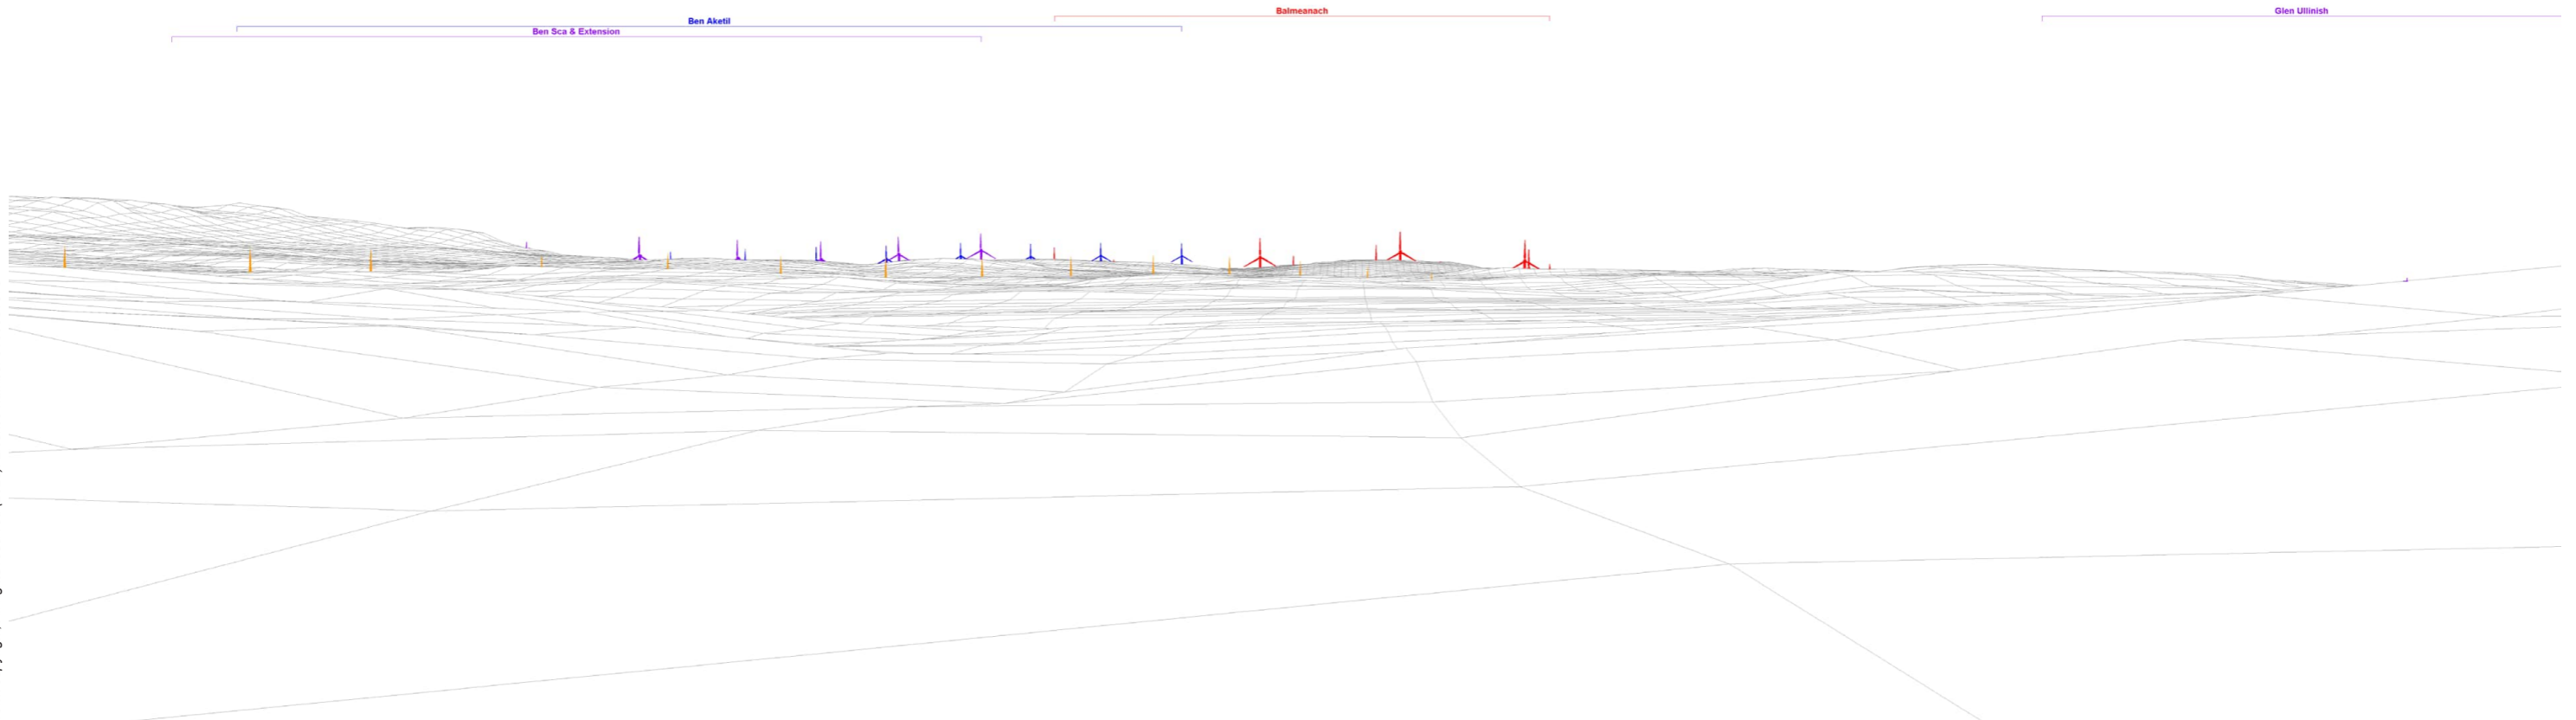

Photomontage

**Viewpoint 6: Junction of A863 and B884 at Lonmore**

Distance to nearest turbine: 7.30km

Camera: Nikon Z 6II

Focal length: 50mm vertical (27°) x 28mm horizontal (65.5°)

Camera height: 1.5m

Date: 02/10/2019

Time: 13:31

Viewpoint 6: Existing view

Viewpoint 6: Wireline overlay

Viewpoint 6: Existing view

Viewpoint 6: Cumulative Wireline. Application turbines in red, operational / under construction in blue, consented in purple and application in orange.

© Crown copyright. All rights reserved (2023). Licence number 0100031673

**Viewpoint 6: Junction of A863 and B884 at Lonmore**

Distance to nearest turbine: 7.30km

Camera: Nikon Z 6II

Focal length: 50mm

Camera height: 1.5m

© Crown copyright. All rights reserved (2023). Licence number 0100031673

**Viewpoint 6: Junction of A863 and B884 at Lonmore**

Distance to nearest turbine: 7.30km

Camera: Nikon Z 6II

Focal length: 75mm

Camera height: 1.5m