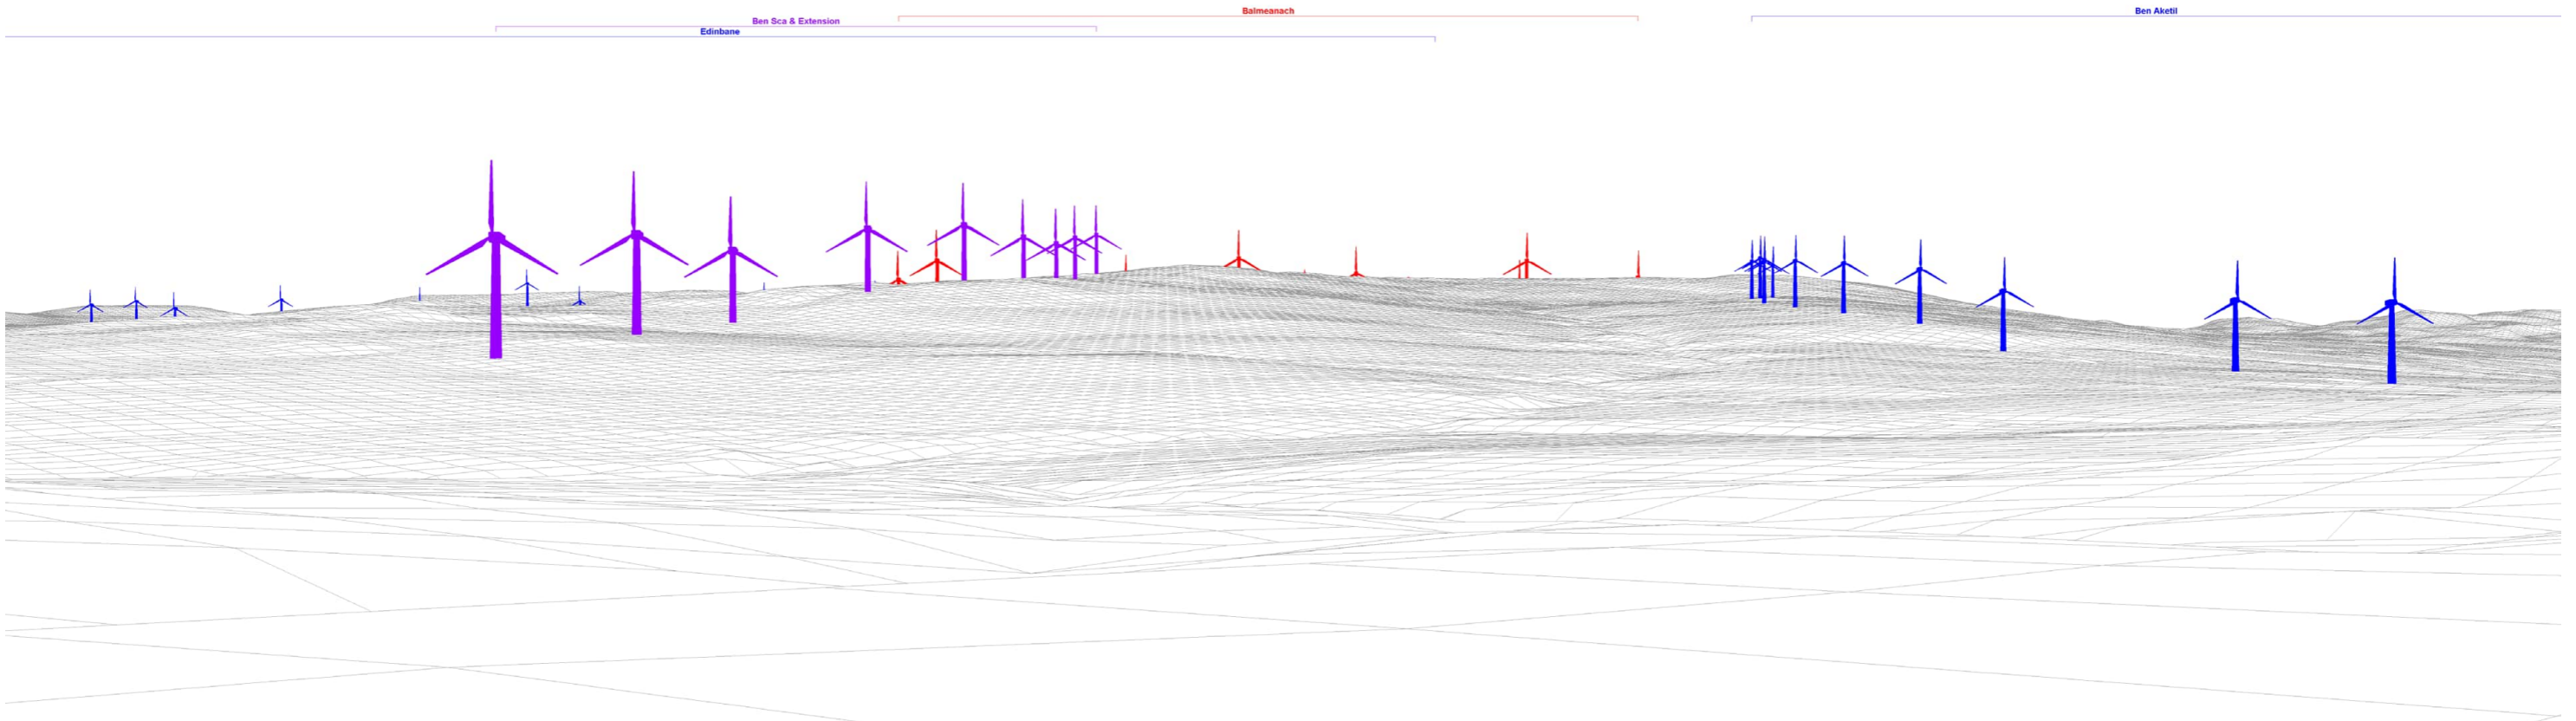

Camera height: 1.5m

Date: 23/08/2021

Time: 14:53

Viewpoint 5: Existing view

Viewpoint 5: Wireline overlay

Viewpoint 5: Existing view

Viewpoint 5: Cumulative Wireline. Application turbines in red, operational / under construction in blue, consented in purple and application in orange.

© Crown copyright. All rights reserved (2023). Licence number 0100031673

Viewpoint 5: A850 between Dunvegan and Edinbane (Balmeanach)

Distance to nearest turbine: 4.57km

Camera: Nikon Z 6II

Focal length: 50mm

Camera height: 1.5m

Date: 23/08/2021

Time: 14:53

When viewed at a comfortable arm's length (approx. 500mm), this printed image is representative of our detailed central vision, but is not representative of scale and distance.

© Crown copyright. All rights reserved (2023). Licence number 0100031673

Viewpoint 5: A850 between Dunvegan and Edinbane (Balmeanach)

Distance to nearest turbine: 4.57km

Camera: Nikon Z 6II

Focal length: 75mm