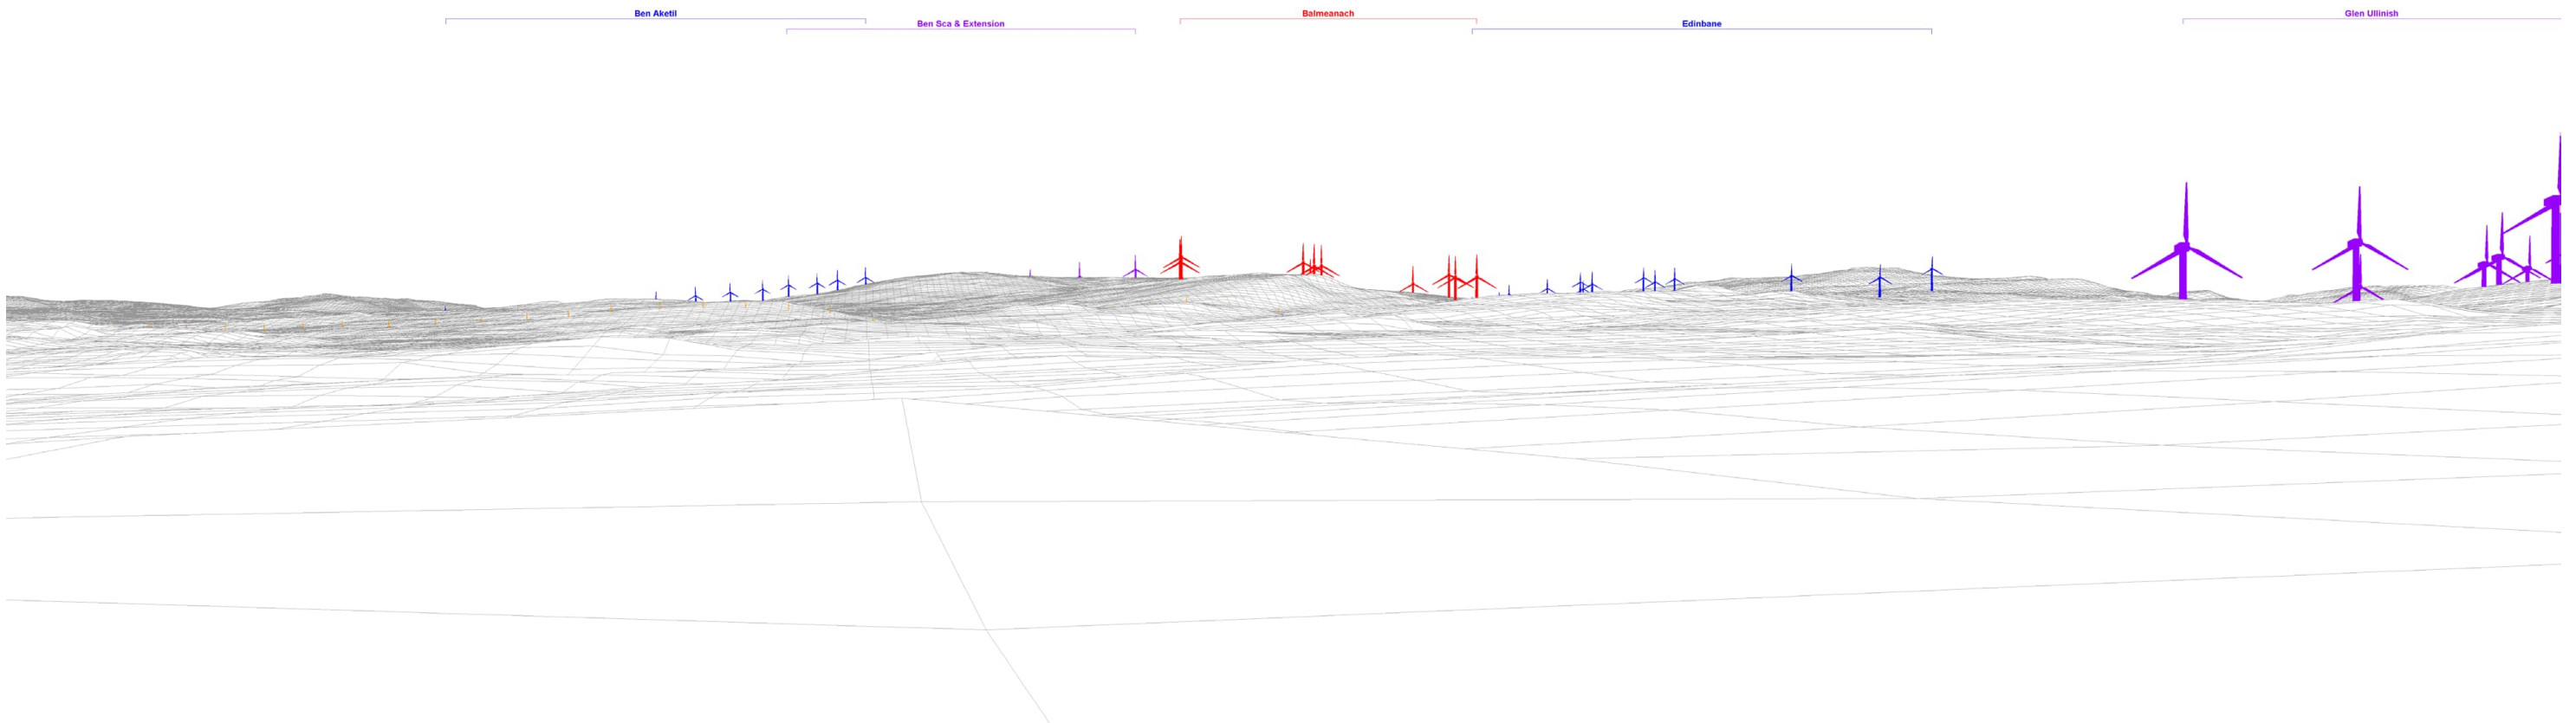

Distance to nearest turbine: 6.11km

Camera: Nikon Z 6II

Focal length: 50mm vertical (27°) x 28mm horizontal (65.5°)

Camera height: 1.5m

Date: 02/10/2019

Time: 14:03

Viewpoint 3: Existing view

Viewpoint 3: Wireline overlay

Viewpoint 3: Existing view

Viewpoint 3: Cumulative Wireline. Application turbines in red, operational / under construction in blue, consented in purple and application in orange.

© Crown copyright. All rights reserved (2023). Licence number 0100031673

**Viewpoint 3: A863 road near Gearymore**

Distance to nearest turbine: 6.11km

Camera: Nikon Z 6II

Focal length: 50mm

Camera height: 1.5m

Date: 02/10/2019

Time: 14:03

When viewed at a comfortable arm's length (approx. 500mm), this printed image is representative of our detailed central vision, but is not representative of scale and distance.

© Crown copyright. All rights reserved (2023). Licence number 0100031673

**Viewpoint 3: A863 road near Gearymore**

Distance to nearest turbine: 6.11km

Camera: Nikon Z 6II

Focal length: 75mm

Camera height: 1.5m