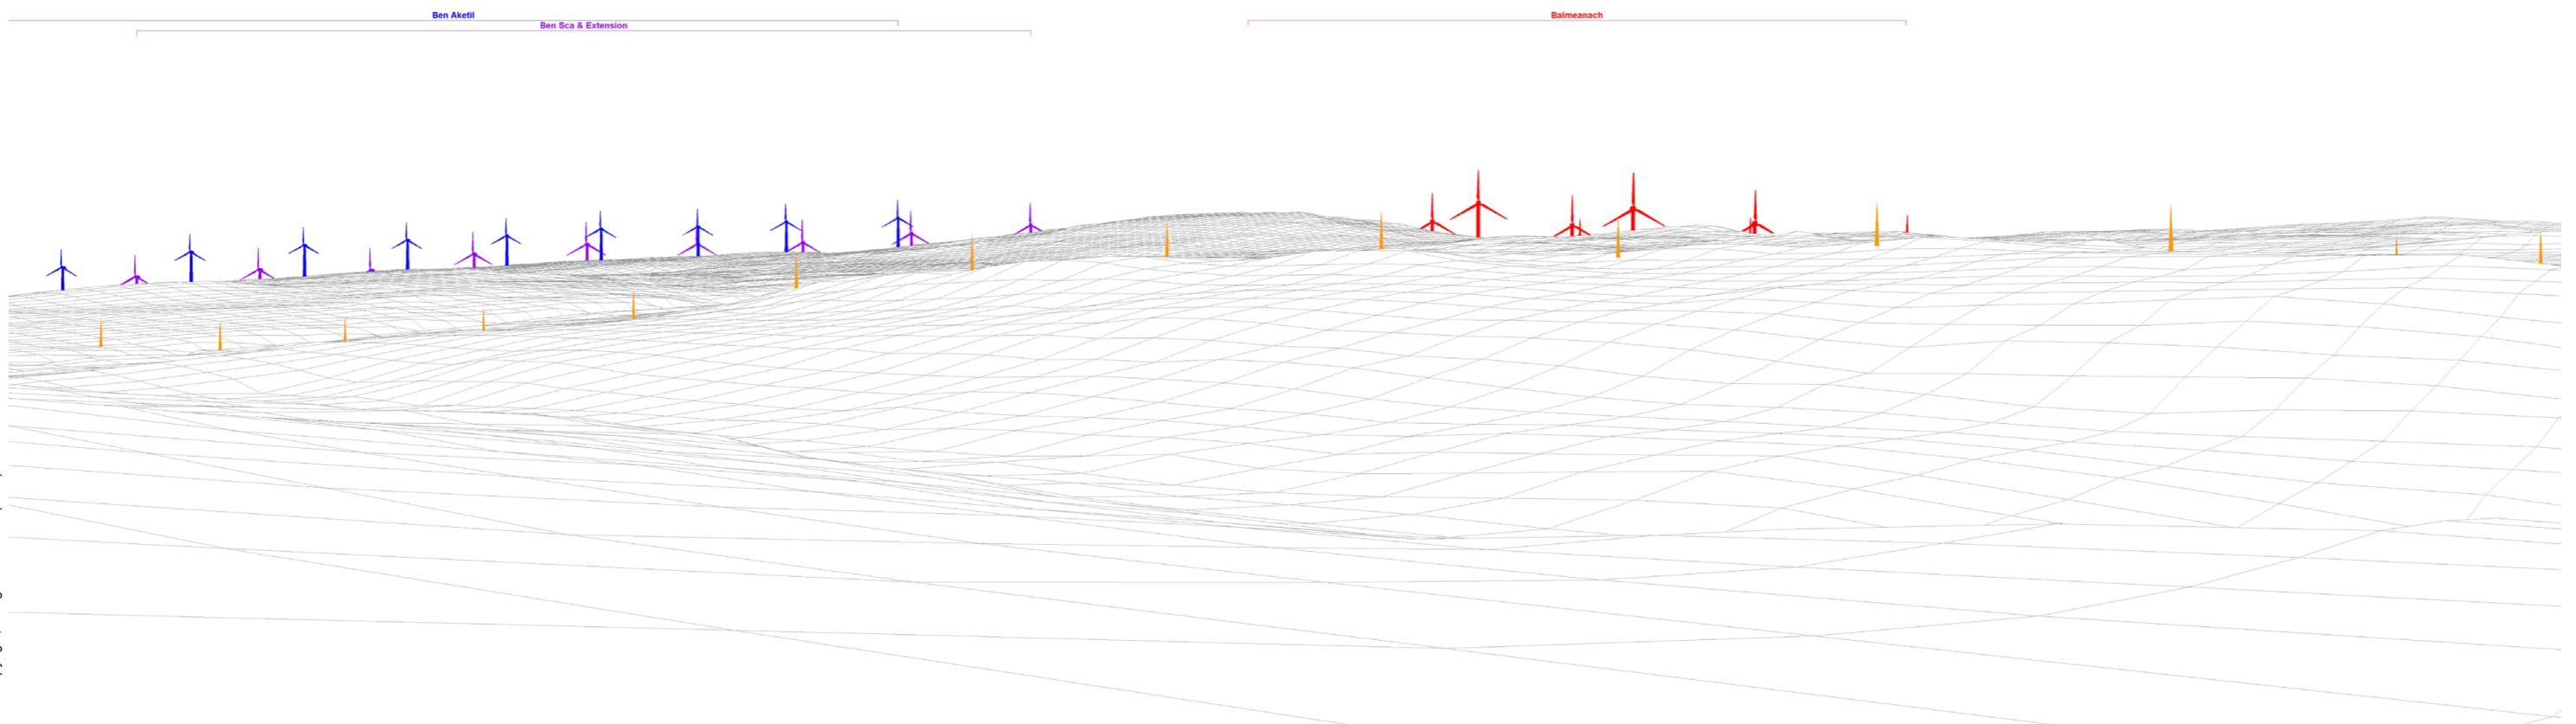

Camera height: 1.5m

Date: 01/10/2019

Time: 10:29

Viewpoint 1: Existing view

Viewpoint 1: Wireline overlay

Viewpoint 1: Existing view

Viewpoint 1: Cumulative Wireline. Application turbines in red, operational / under construction in blue, consented in purple and application in orange.

© Crown copyright. All rights reserved (2023). Licence number 0100031673

Viewpoint 1: A863, Junction with road to Feorlig

Distance to nearest turbine: 3.98km

Camera: Nikon Z 6II

Focal length: 50mm

Camera height: 1.5m

Date: 01/10/2019

Time: 10:29

When viewed at a comfortable arm's length (approx. 500mm), this printed image is representative of our detailed central vision, but is not representative of scale and distance.

© Crown copyright. All rights reserved (2023). Licence number 0100031673

Viewpoint 1: A863, Junction with road to Feorlig

Distance to nearest turbine: 3.98km

Camera: Nikon Z 6II

Focal length: 75mm

Camera height: 1.5m