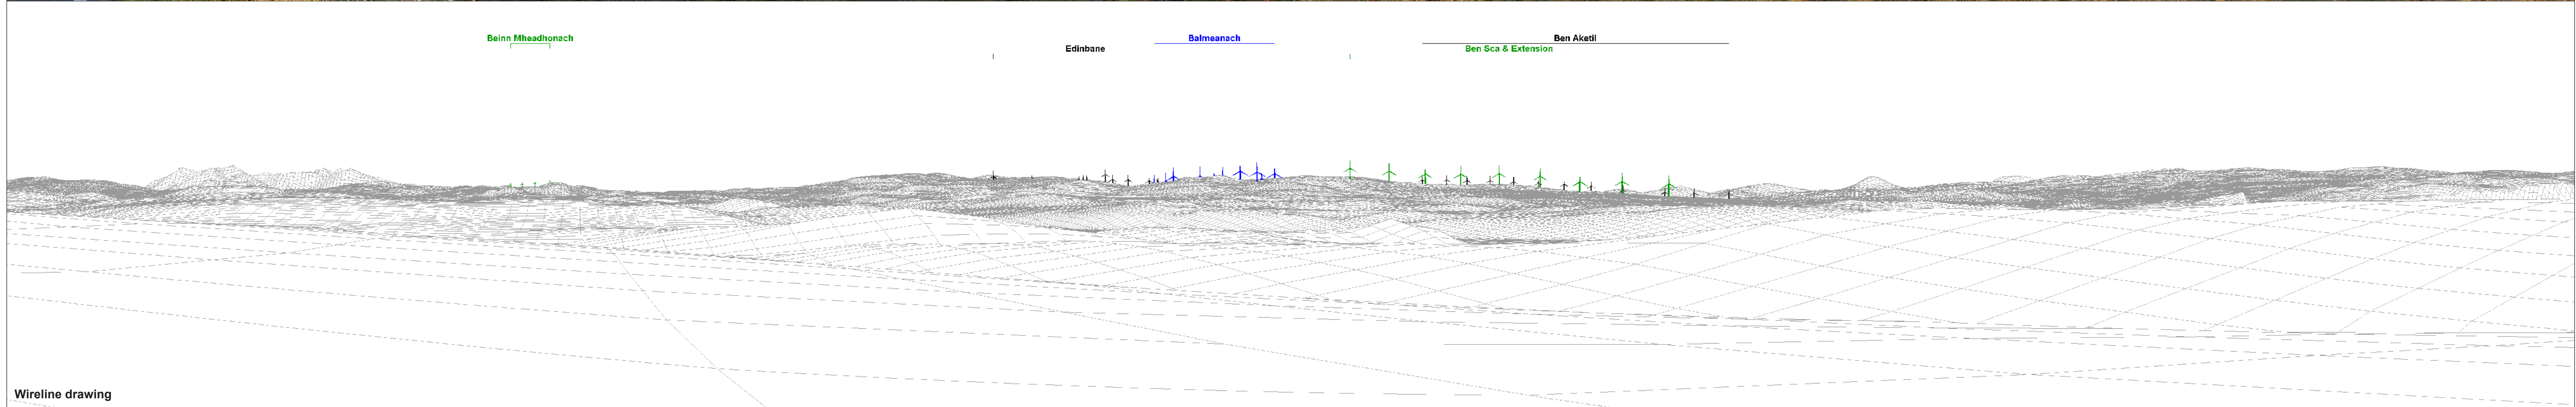

- LEGEND**
- Application Site Boundary
  - Proposed Turbine Location
  - Viewpoint
  - National Scenic Area
  - Wild Land
  - Garden and Designed Landscape
  - Special Landscape
- Status of Cumulative Wind Farms**
- Consented
  - Operational
  - Scoping
- View Arcs used for Viewpoint Visualisations**
- ▶ Panorama / Cumulative Wireline (90°)
  - ▶ Photomontage / Wireline (53.5°)

Baseline photograph

This image provides landscape and visual context only

Wireline drawing

OS reference: 138963 E 858495 N  
 Eye level: 52.1 mAOD  
 Direction of view: 205°  
 Nearest turbine: 11.90 km

Horizontal field of view: 90° (cylindrical projection)  
 Principal distance: 522 mm  
 Paper size: 841 x 297 mm (half A1)  
 Correct printed image size: 820 x 130 mm

Wireline drawing

View flat at a comfortable arm's length

OS reference: 138963 E 858495 N  
 Eye level: 52.1 mAOD  
 Direction of view: 205°  
 Nearest turbine: 11.90 km

Horizontal field of view: 53.5° (planar projection)  
 Principal distance: 812.5 mm  
 Paper size: 841 x 297 mm (half A1)  
 Correct printed image size: 820 x 260 mm

Photomontage: Proposed Development

View flat at a comfortable arm's length

<b>OS reference:</b> 138963 E 858495 N	<b>Horizontal field of view:</b> 53.5° (planar projection)	<b>Camera:</b> Nikon Z 6II
<b>Eye level:</b> 52.1 mAOD	<b>Principal distance:</b> 812.5 mm	<b>Lens:</b> 50mm f/1.4f
<b>Direction of view:</b> 205°	<b>Paper size:</b> 841 x 297 mm (half A1)	<b>Camera height:</b> 1.5 m
<b>Nearest turbine:</b> 11.90 km	<b>Correct printed image size:</b> 820 x 260 mm	<b>Date and time:</b> 01/10/2019 08:22