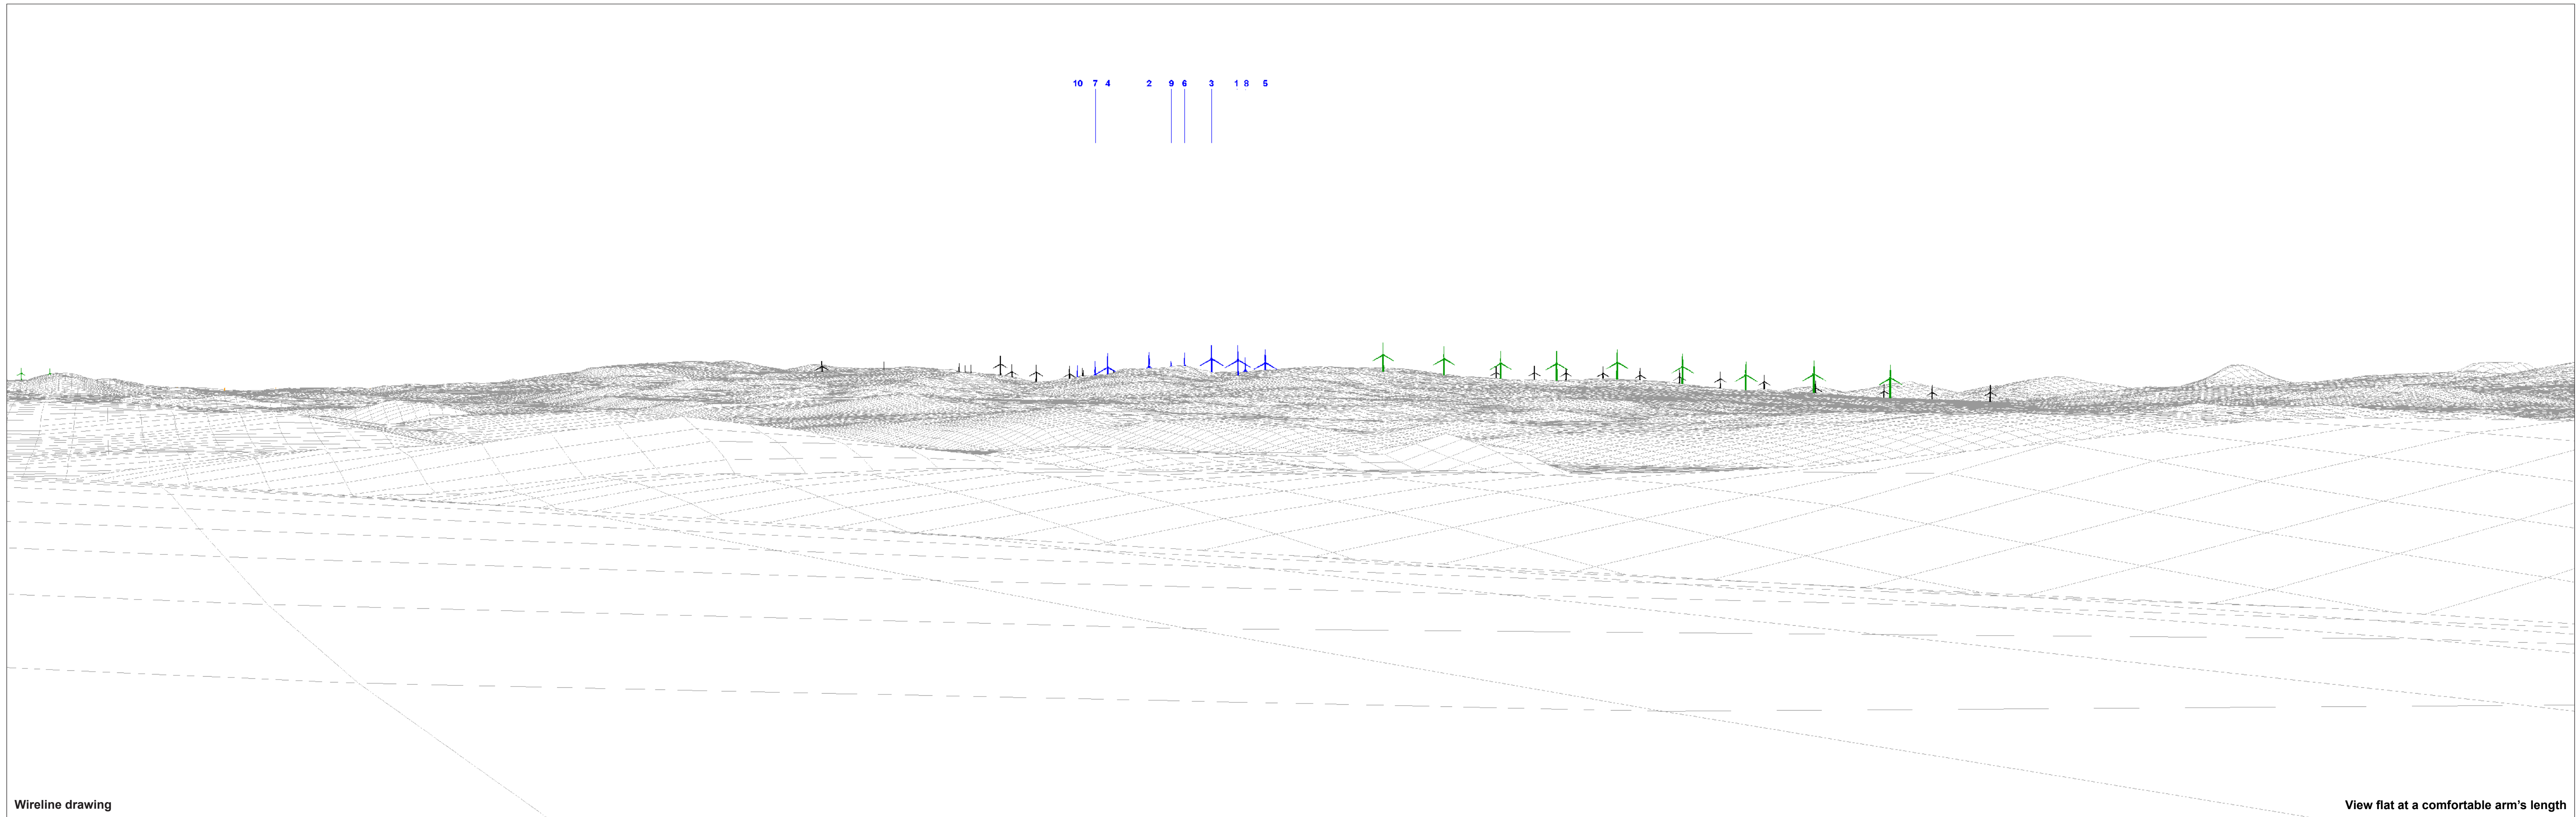

- LEGEND**
- Application Site Boundary
  - Proposed Turbine Location
  - Viewpoint
  - National Scenic Area
  - Wild Land
  - Garden and Designed Landscape
  - Special Landscape
- Status of Cumulative Wind Farms**
- Consented
  - Operational
  - Scoping
- View Arcs used for Viewpoint Visualisations**
- ▶ Panorama / Cumulative Wireline (90°)
  - ▶ Photomontage / Wireline (53.5°)

Baseline photograph

This image provides landscape and visual context only

Wireline drawing

OS reference: 138963 E 858495 N  
 Eye level: 52.1 mAOD  
 Direction of view: 205°  
 Nearest turbine: 11.90 km

Horizontal field of view: 90° (cylindrical projection)  
 Principal distance: 522 mm  
 Paper size: 841 x 297 mm (half A1)  
 Correct printed image size: 820 x 130 mm

Wireline drawing

View flat at a comfortable arm's length

OS reference: 138963 E 858495 N  
 Eye level: 52.1 mAOD  
 Direction of view: 205°  
 Nearest turbine: 11.90 km

Horizontal field of view: 53.5° (planar projection)  
 Principal distance: 812.5 mm  
 Paper size: 841 x 297 mm (half A1)  
 Correct printed image size: 820 x 260 mm

Photomontage: Proposed Development

View flat at a comfortable arm's length

<b>OS reference:</b> 138963 E 858495 N	<b>Horizontal field of view:</b> 53.5° (planar projection)	<b>Camera:</b> Nikon Z 6II
<b>Eye level:</b> 52.1 mAOD	<b>Principal distance:</b> 812.5 mm	<b>Lens:</b> 50mm f/1.4f
<b>Direction of view:</b> 205°	<b>Paper size:</b> 841 x 297 mm (half A1)	<b>Camera height:</b> 1.5 m
<b>Nearest turbine:</b> 11.90 km	<b>Correct printed image size:</b> 820 x 260 mm	<b>Date and time:</b> 01/10/2019 08:22