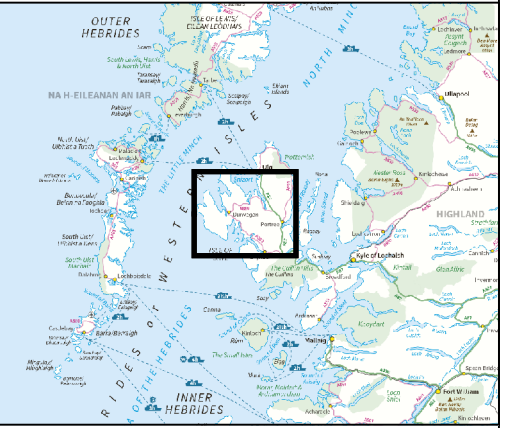

LEGEND

- Application Site Boundary
- Proposed Turbine Location
- Local Area of Influence (LAI) 5 km and 10 km Area

Community Council Areas

- Dunvegan
- Glendale
- Minginish
- Portree
- Skeabost
- Struan
- Uig
- Waternish