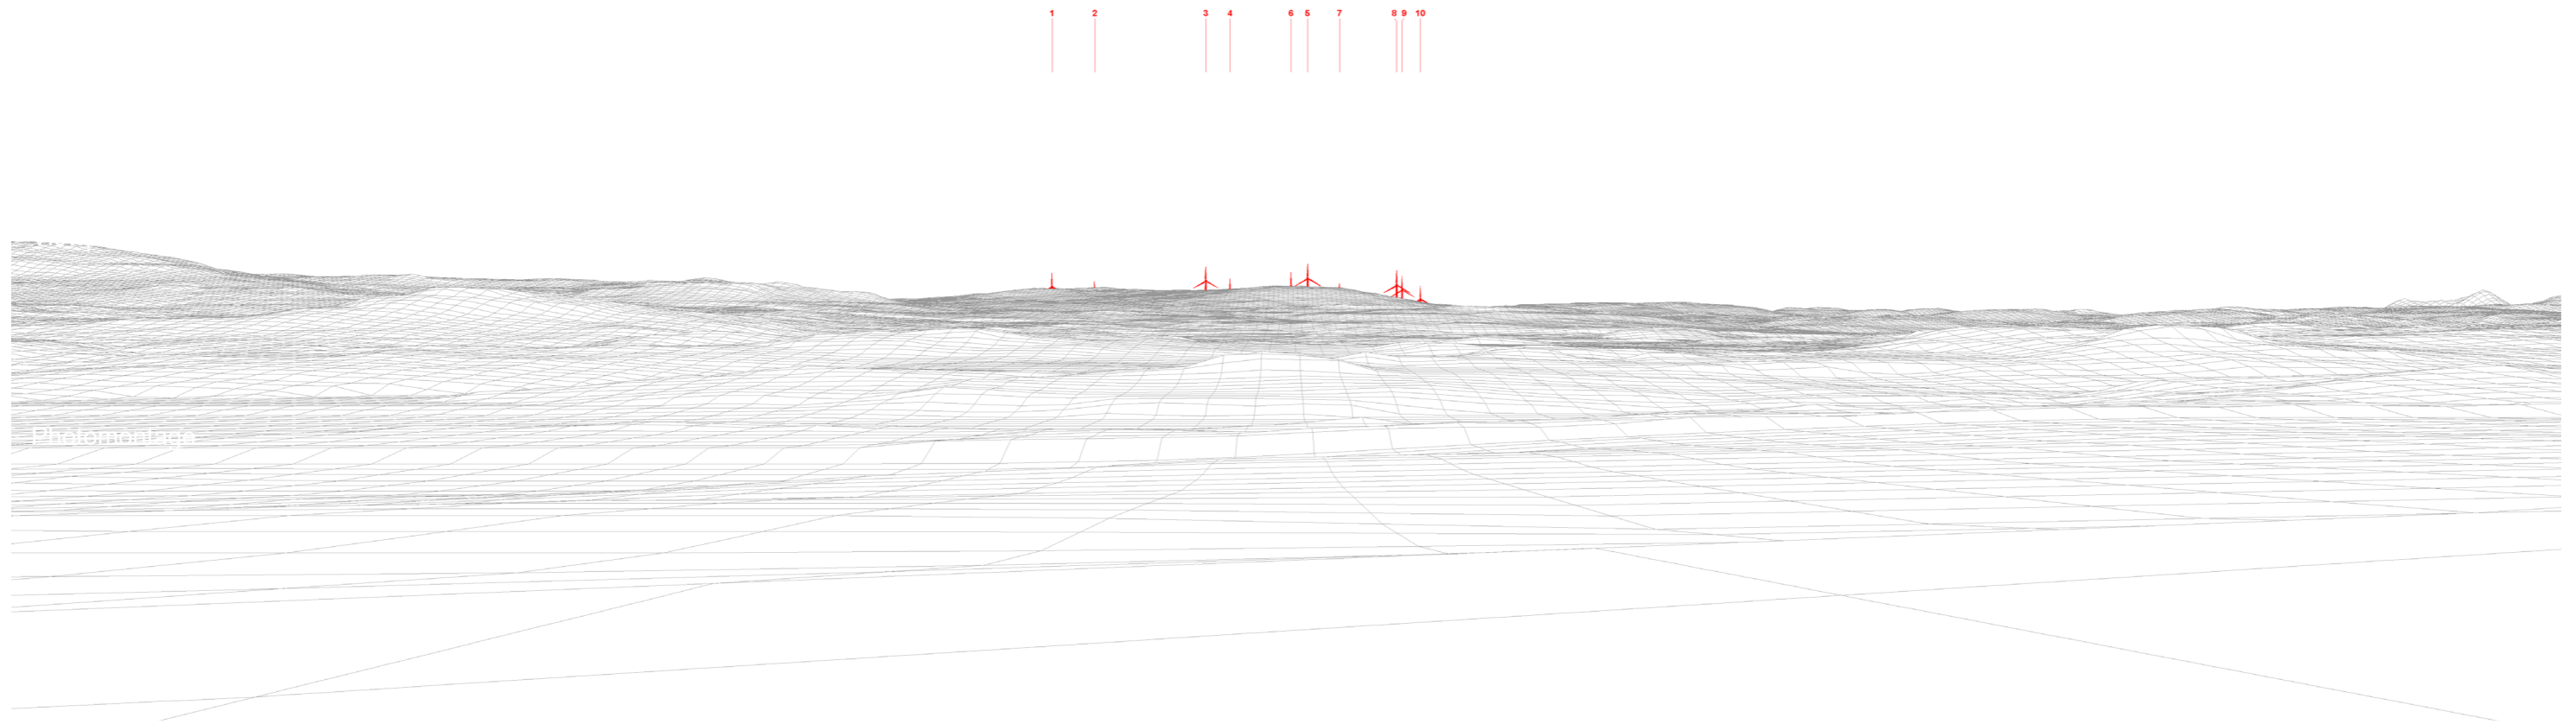

**View Arcs used for Viewpoint Visualisations**

- ▶ Panorama / Cumulative Wireline / Photomontage (65.5°)
- ▶ Single Frame Photomontage (39.6°)
- ▶ 27° Photomontage

### FIGURE 11.17

Scale  
1:25,000 @ A3

Date  
JUNE 2023

11223.00001.0338.0 Viewpoint Location Plan THC

Viewpoint 5: Wireline overlay

Photomontage

Viewpoint 5: Cumulative Wireline. Application turbines in red, operational / under construction in blue, consented in purple and application in orange.