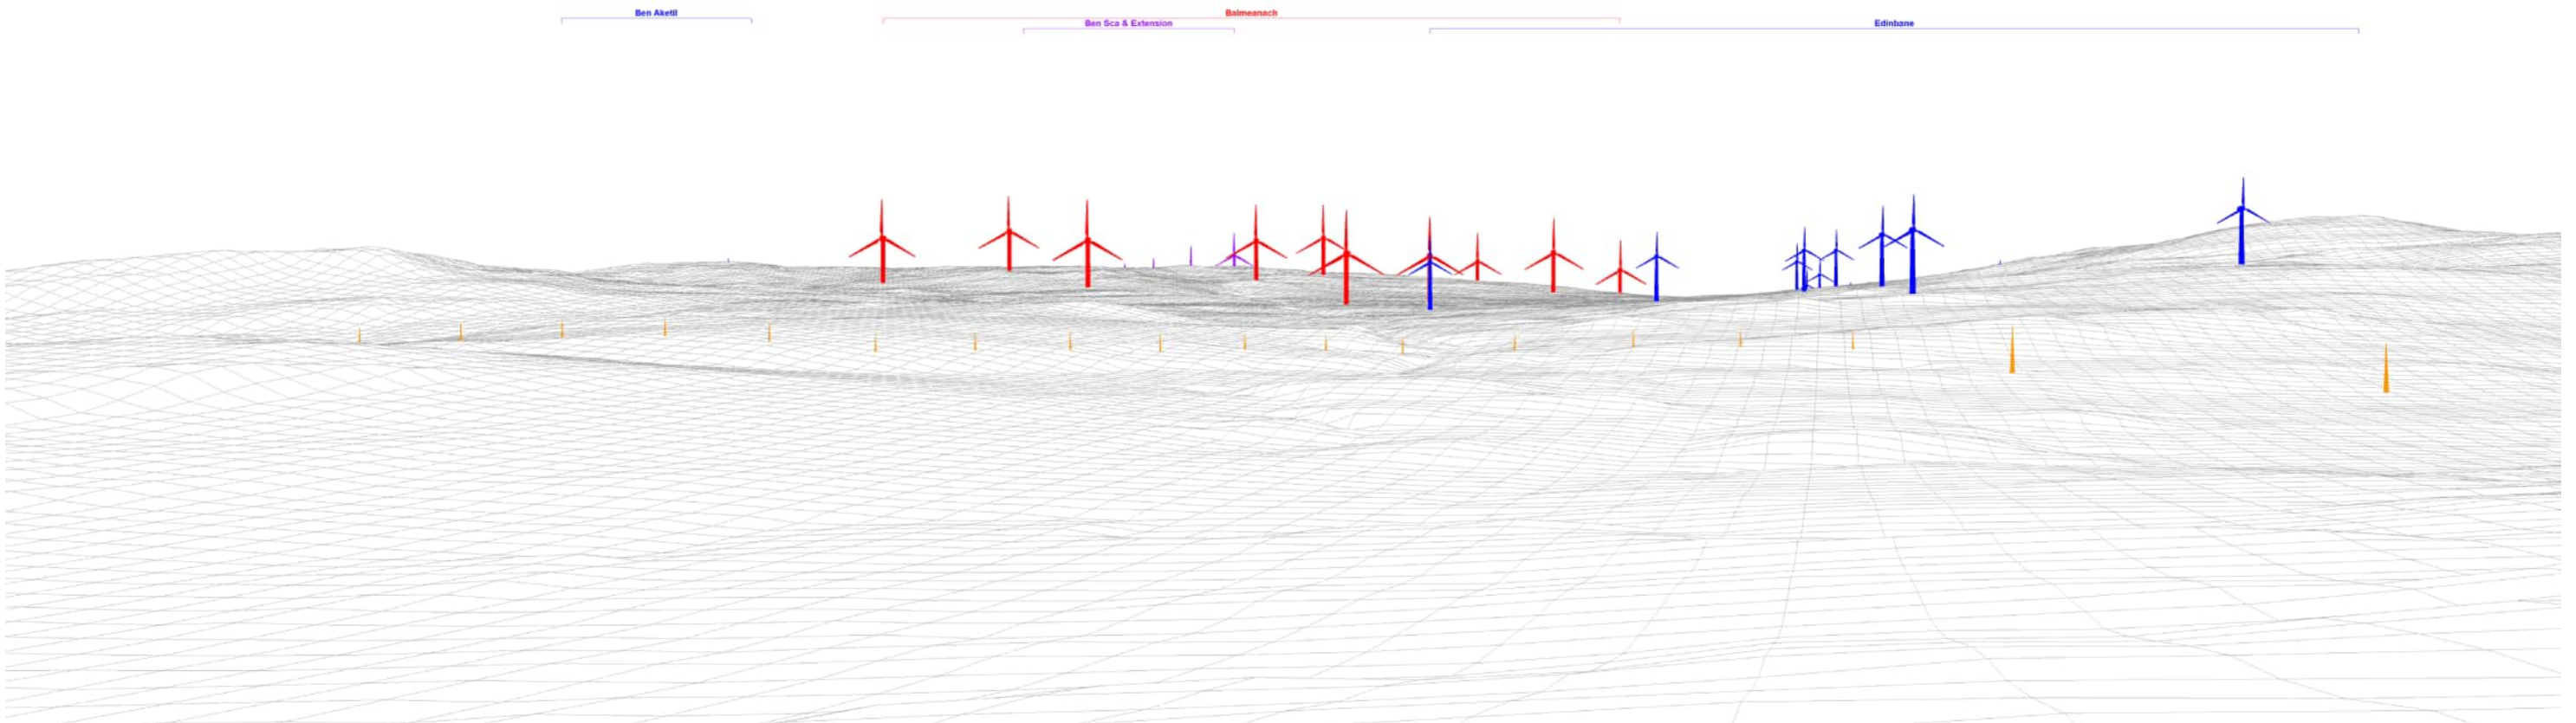

Distance to nearest turbine: 3.18km

Camera: Nikon Z 6II

Focal length: 50mm vertical (27°) x 28mm horizontal (65.5°)

Camera height: 1.5m

Date: 01/03/2023

Time: 16:00

Viewpoint 2: Existing view

Viewpoint 2: Wireline overlay

Viewpoint 2: Existing view

Viewpoint 2: Cumulative Wireline. Application turbines in red, operational / under construction in blue, consented in purple and application in orange.

© Crown copyright. All rights reserved (2023). Licence number 0100031673

**Viewpoint 2: Dun Arkaig Broch (SM13662)**

Distance to nearest turbine: 3.18km

Camera: Nikon Z 6II

Focal length: 50mm

Camera height: 1.5m

Date: 01/03/2023

Time: 16:00

When viewed at a comfortable arm's length (approx. 500mm), this printed image is representative of our detailed central vision, but is not representative of scale and distance.

© Crown copyright. All rights reserved (2023). Licence number 0100031673

**Viewpoint 2: Dun Arkaig Broch (SM13662)**

Distance to nearest turbine: 3.18km

Camera: Nikon Z 6II

Focal length: 75mm

Camera height: 1.5m