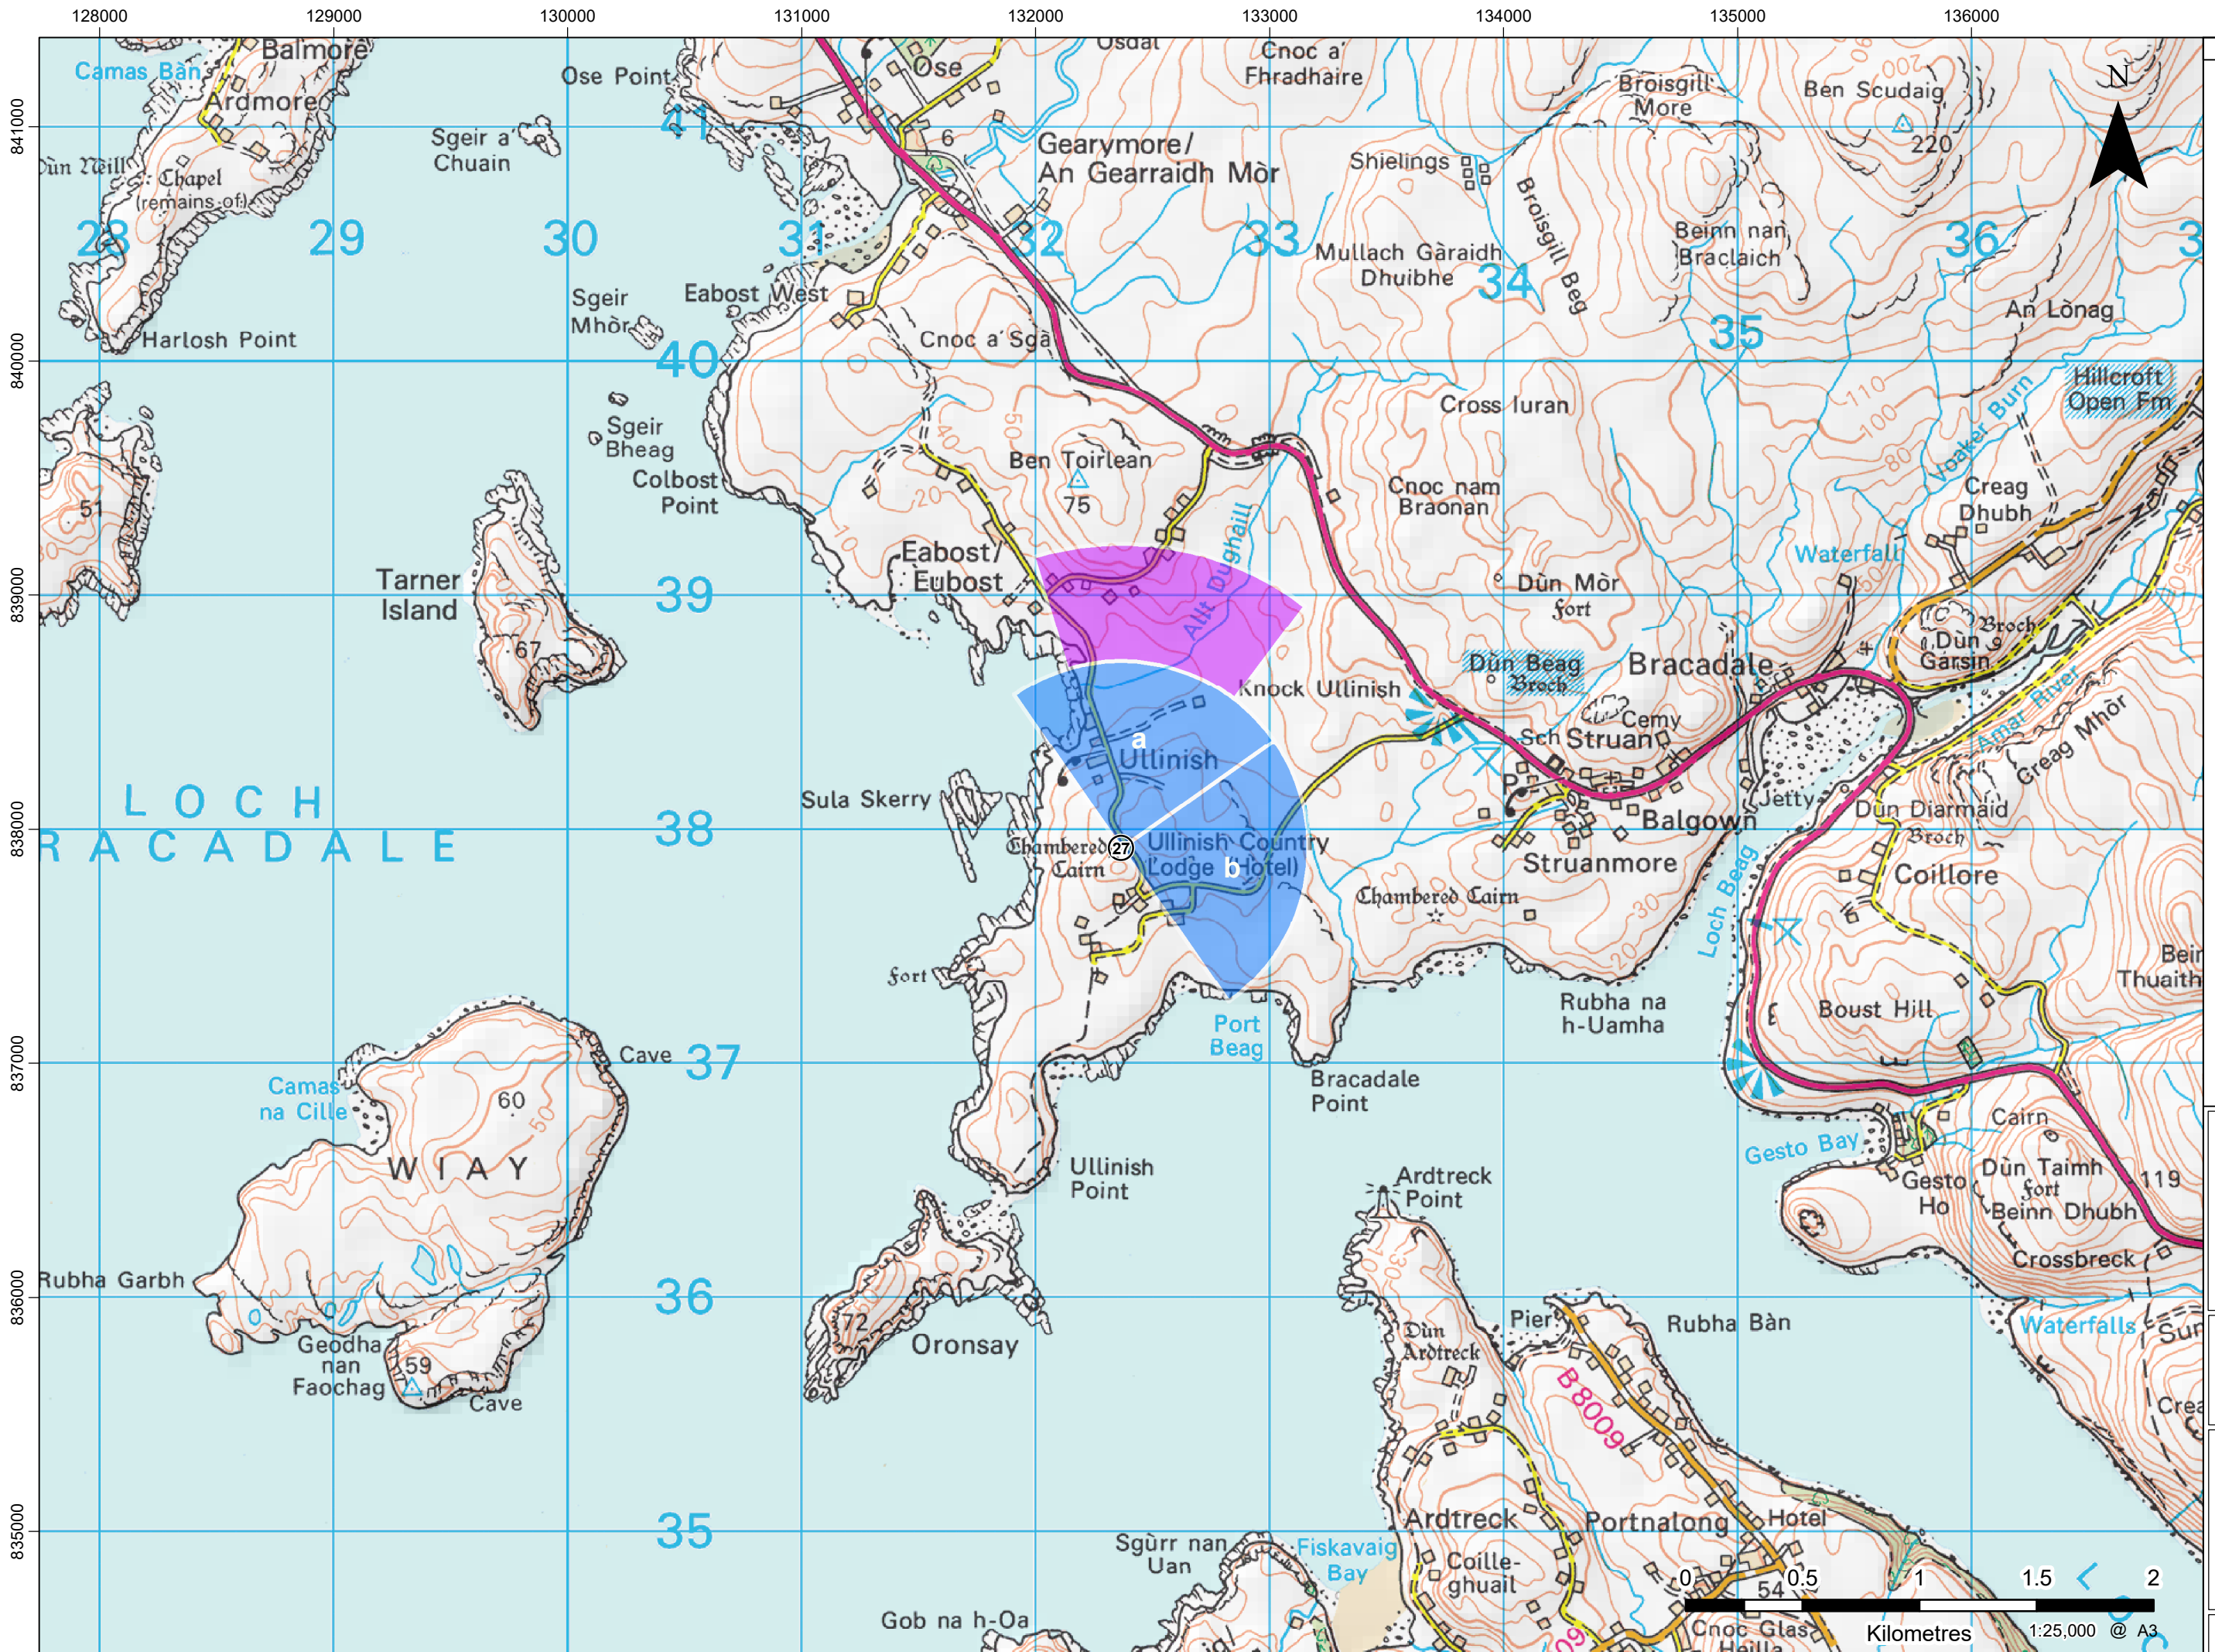

1. **LEGEND**
2. Application Site Boundary
   - Proposed Turbine Location
   - Viewpoint
   - National Scenic Area
   - Wild Land
   - Garden and Designed Landscape
   - Special Landscape

1. **Status of Cumulative Wind Farms**
2. Consented
   - Operational
   - Scoping

1. **View Arcs used for Viewpoint Visualisations**
2. Panorama / Cumulative Wireline (90°)
   - Photomontage / Wireline (53.5°)

BALMEANACH WIND FARM LIMITED

SLR
415 LOCHSIDE VIEW
EDINBURGH PARK
EDINBURGH
EH12 9DH
T: +44 (0)131 335 6830
www.slrconsulting.com

BALMEANACH WIND FARM - EIA
CULTURAL HERITAGE
VIEWPOINT LOCATION
CH07 ULLINISH LODGE, CHAMBERED CAIRN (SM903)

FIGURE 11.10
Scale AS SHOWN Date APRIL 2023