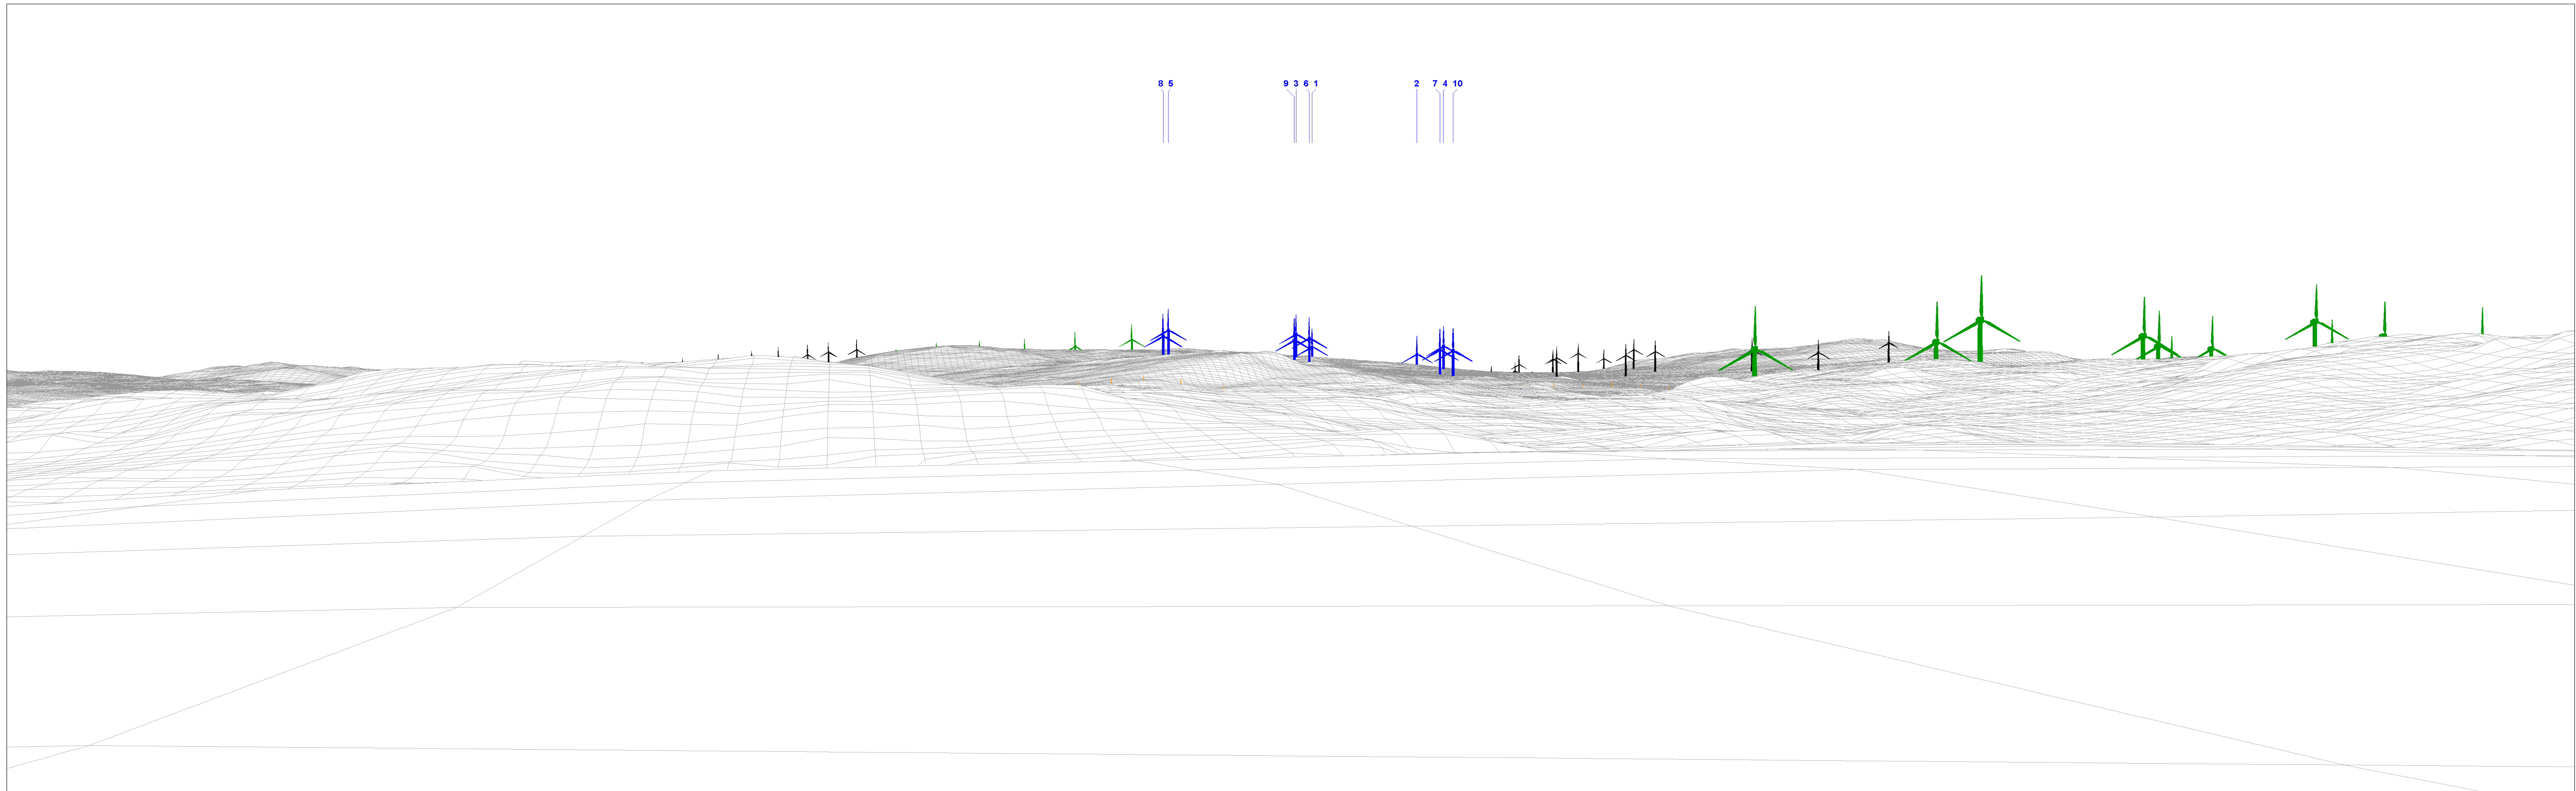

- Status of Cumulative Wind Farms**
- Consented
  - Operational
  - Scoping

- View Arcs used for Viewpoint Visualisations**
- ▶ Panorama / Cumulative Wireline (90°)
  - ▶ Photomontage / Wireline (53.5°)

**Wireline drawing**

**OS reference:** 132366 E 837918 N  
**Eye level:** 43.5 mAOD  
**Direction of view:** 10°  
**Nearest turbine:** 8.05 km

**Horizontal field of view:** 90° (cylindrical projection)  
**Principal distance:** 522 mm  
**Paper size:** 841 x 297 mm (half A1)  
**Correct printed image size:** 820 x 130 mm

**Wireline drawing**

**OS reference:** 132366 E 837918 N  
**Eye level:** 43.5 mAOD  
**Direction of view:** 100°  
**Nearest turbine:** 8.05 km

**Horizontal field of view:** 90° (cylindrical projection)  
**Principal distance:** 522 mm  
**Paper size:** 841 x 297 mm (half A1)  
**Correct printed image size:** 820 x 130 mm

Wireline drawing

View flat at a comfortable arm's length

OS reference: 132366 E 837918 N  
 Eye level: 43.5 mAOD  
 Direction of view: 10°  
 Nearest turbine: 8.05 km

Horizontal field of view: 53.5° (planar projection)  
 Principal distance: 812.5 mm  
 Paper size: 841 x 297 mm (half A1)  
 Correct printed image size: 820 x 260 mm