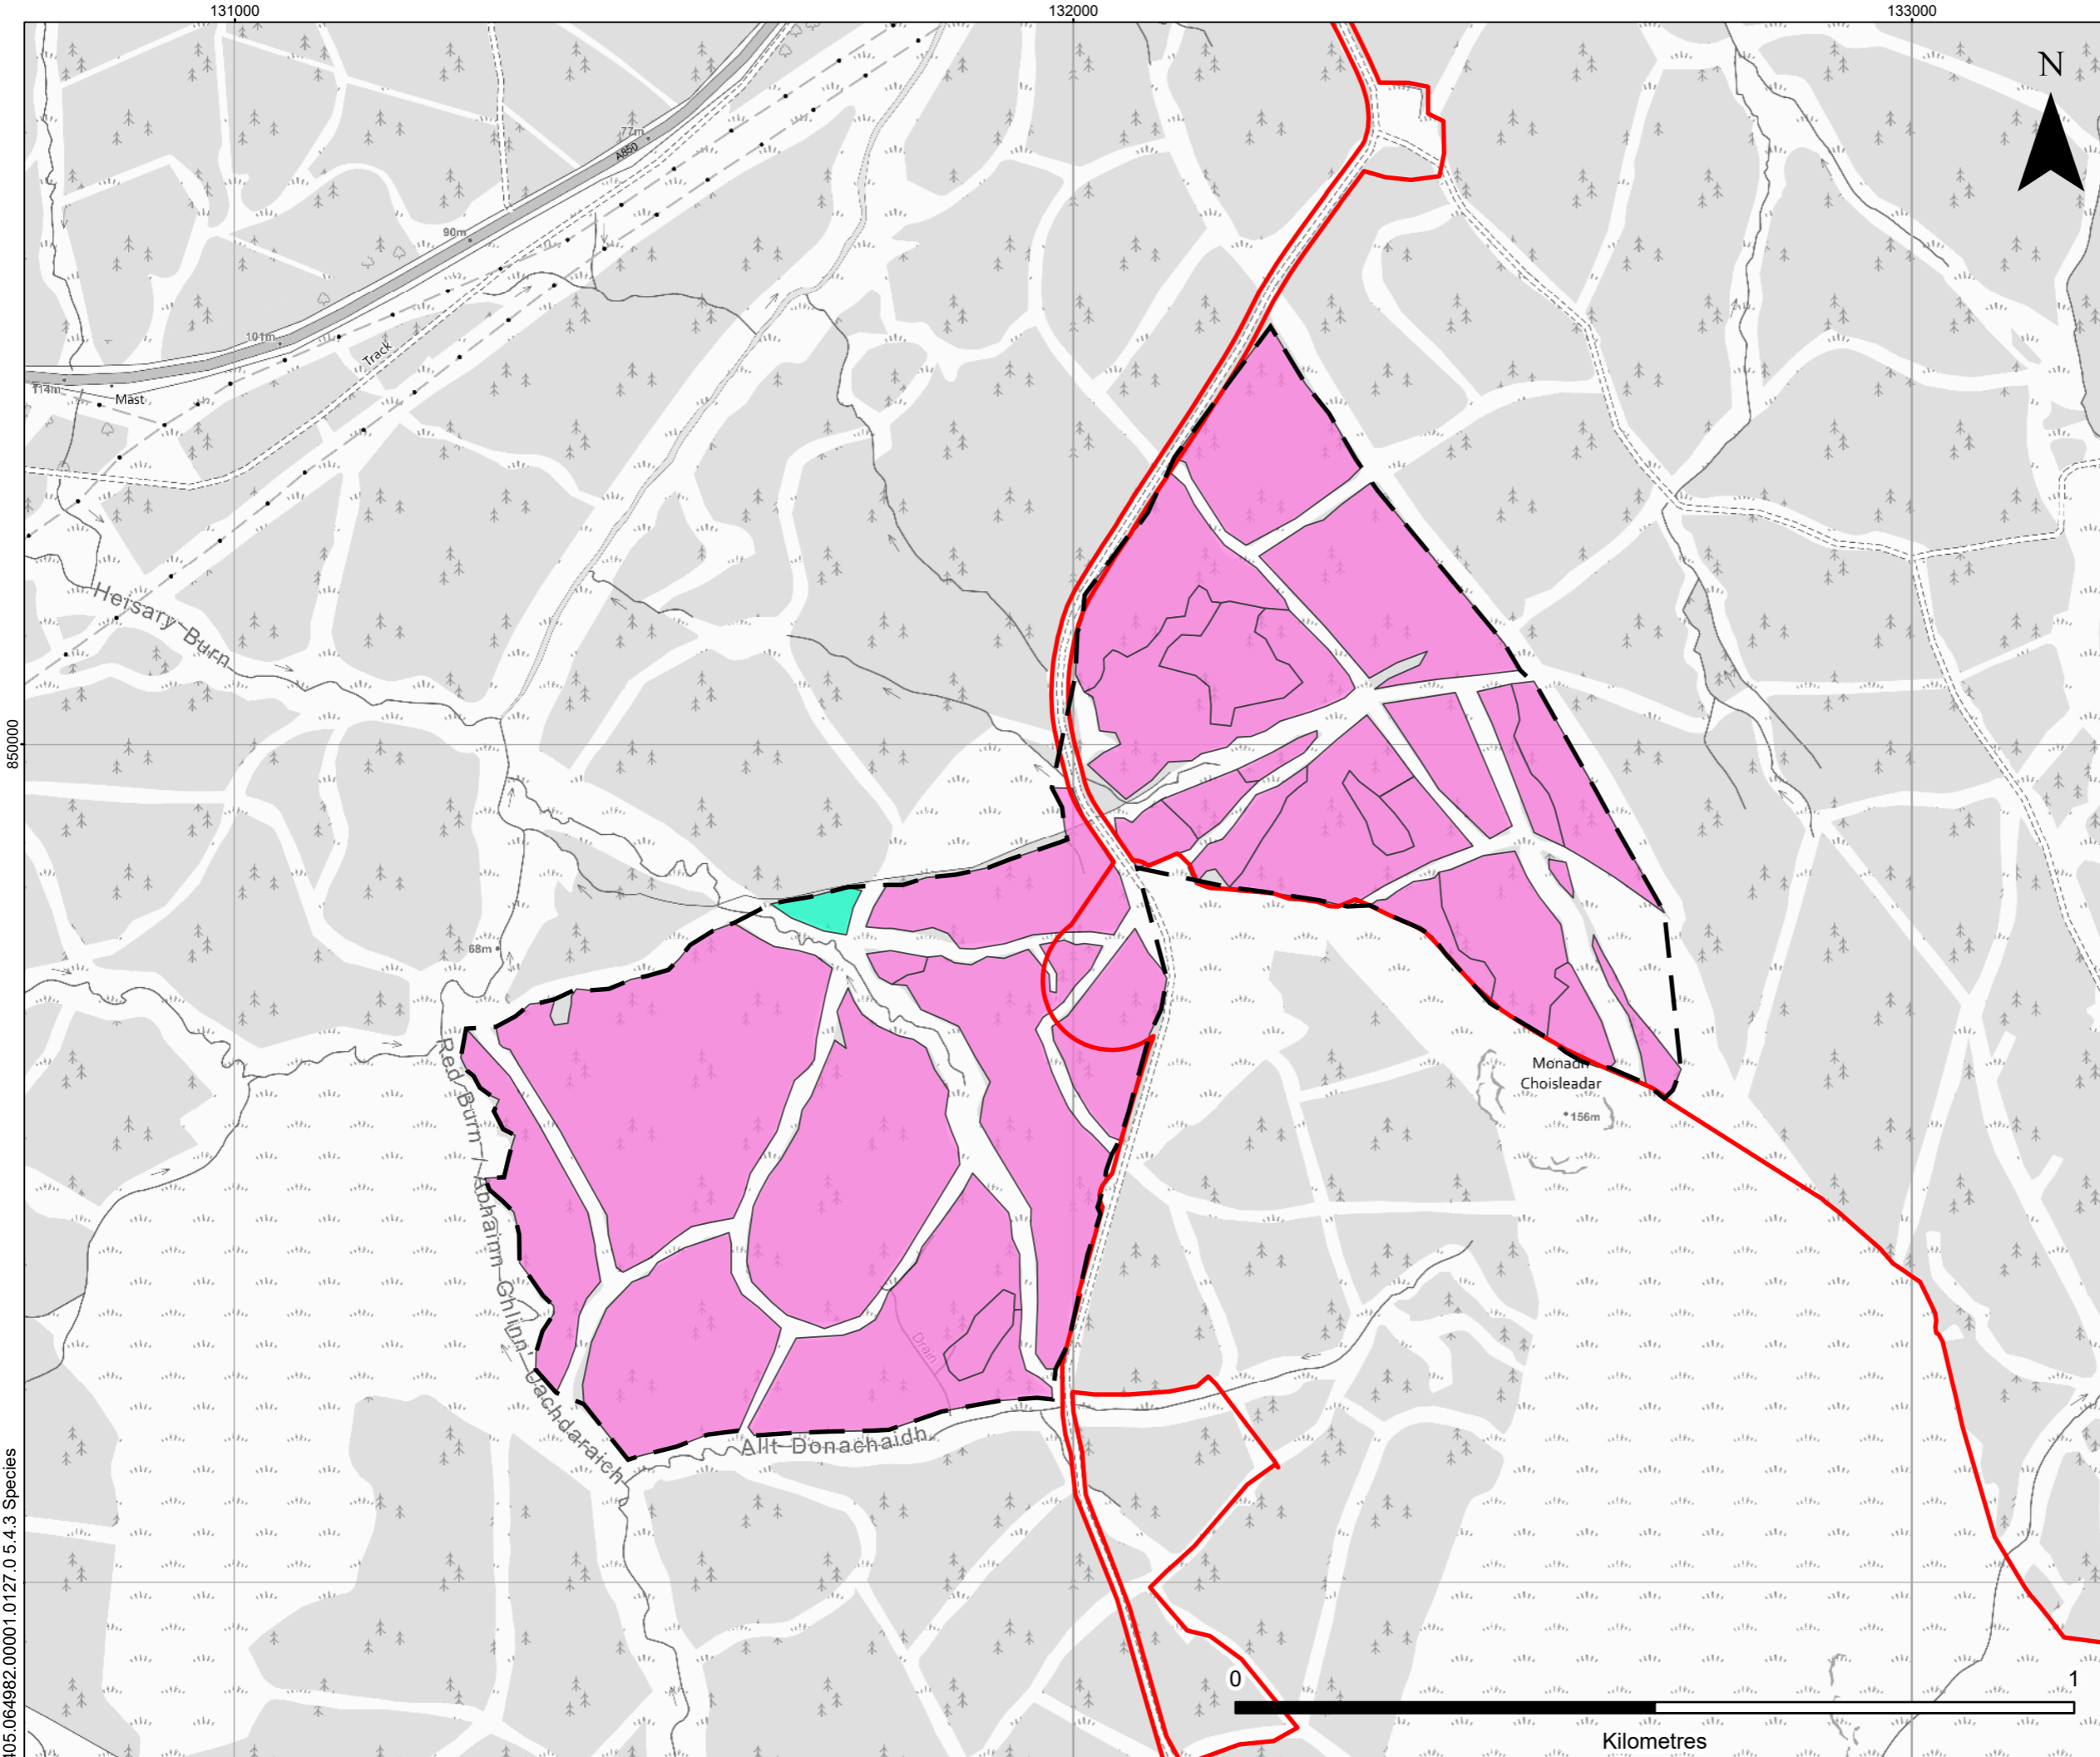

131000

132000

133000

LEGEND

-  Application Boundary
-  Forestry Survey Area
- Species**
-  Sitka Spruce
-  Sitka Spruce/Lodgepole Mix

**BEN SCA  
WIND FARM LTD**

4/5 LOCHSIDE VIEW  
EDINBURGH PARK  
EDINBURGH  
EH12 9DH  
T: +44 (0)131 335 6830  
www.slrconsulting.com

BEN SCA REDESIGN  
WIND FARM - EIA

TA 5.4 FORESTRY

SPECIES

**FIGURE 5.4.3**

Scale 1:7,500 @ A3

Date MARCH 2024

405.064982.00001.0127.0 5.4.3 Species